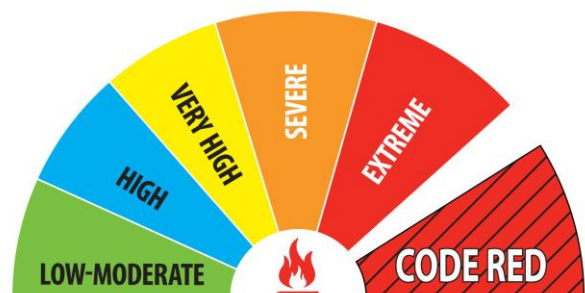

FIRE DANGER RATING

1800 240 667
www.cfa.vic.gov.au

Horsham Rural City Council
urban rural balance

PREPARE. ACT. SURVIVE.
FireReady