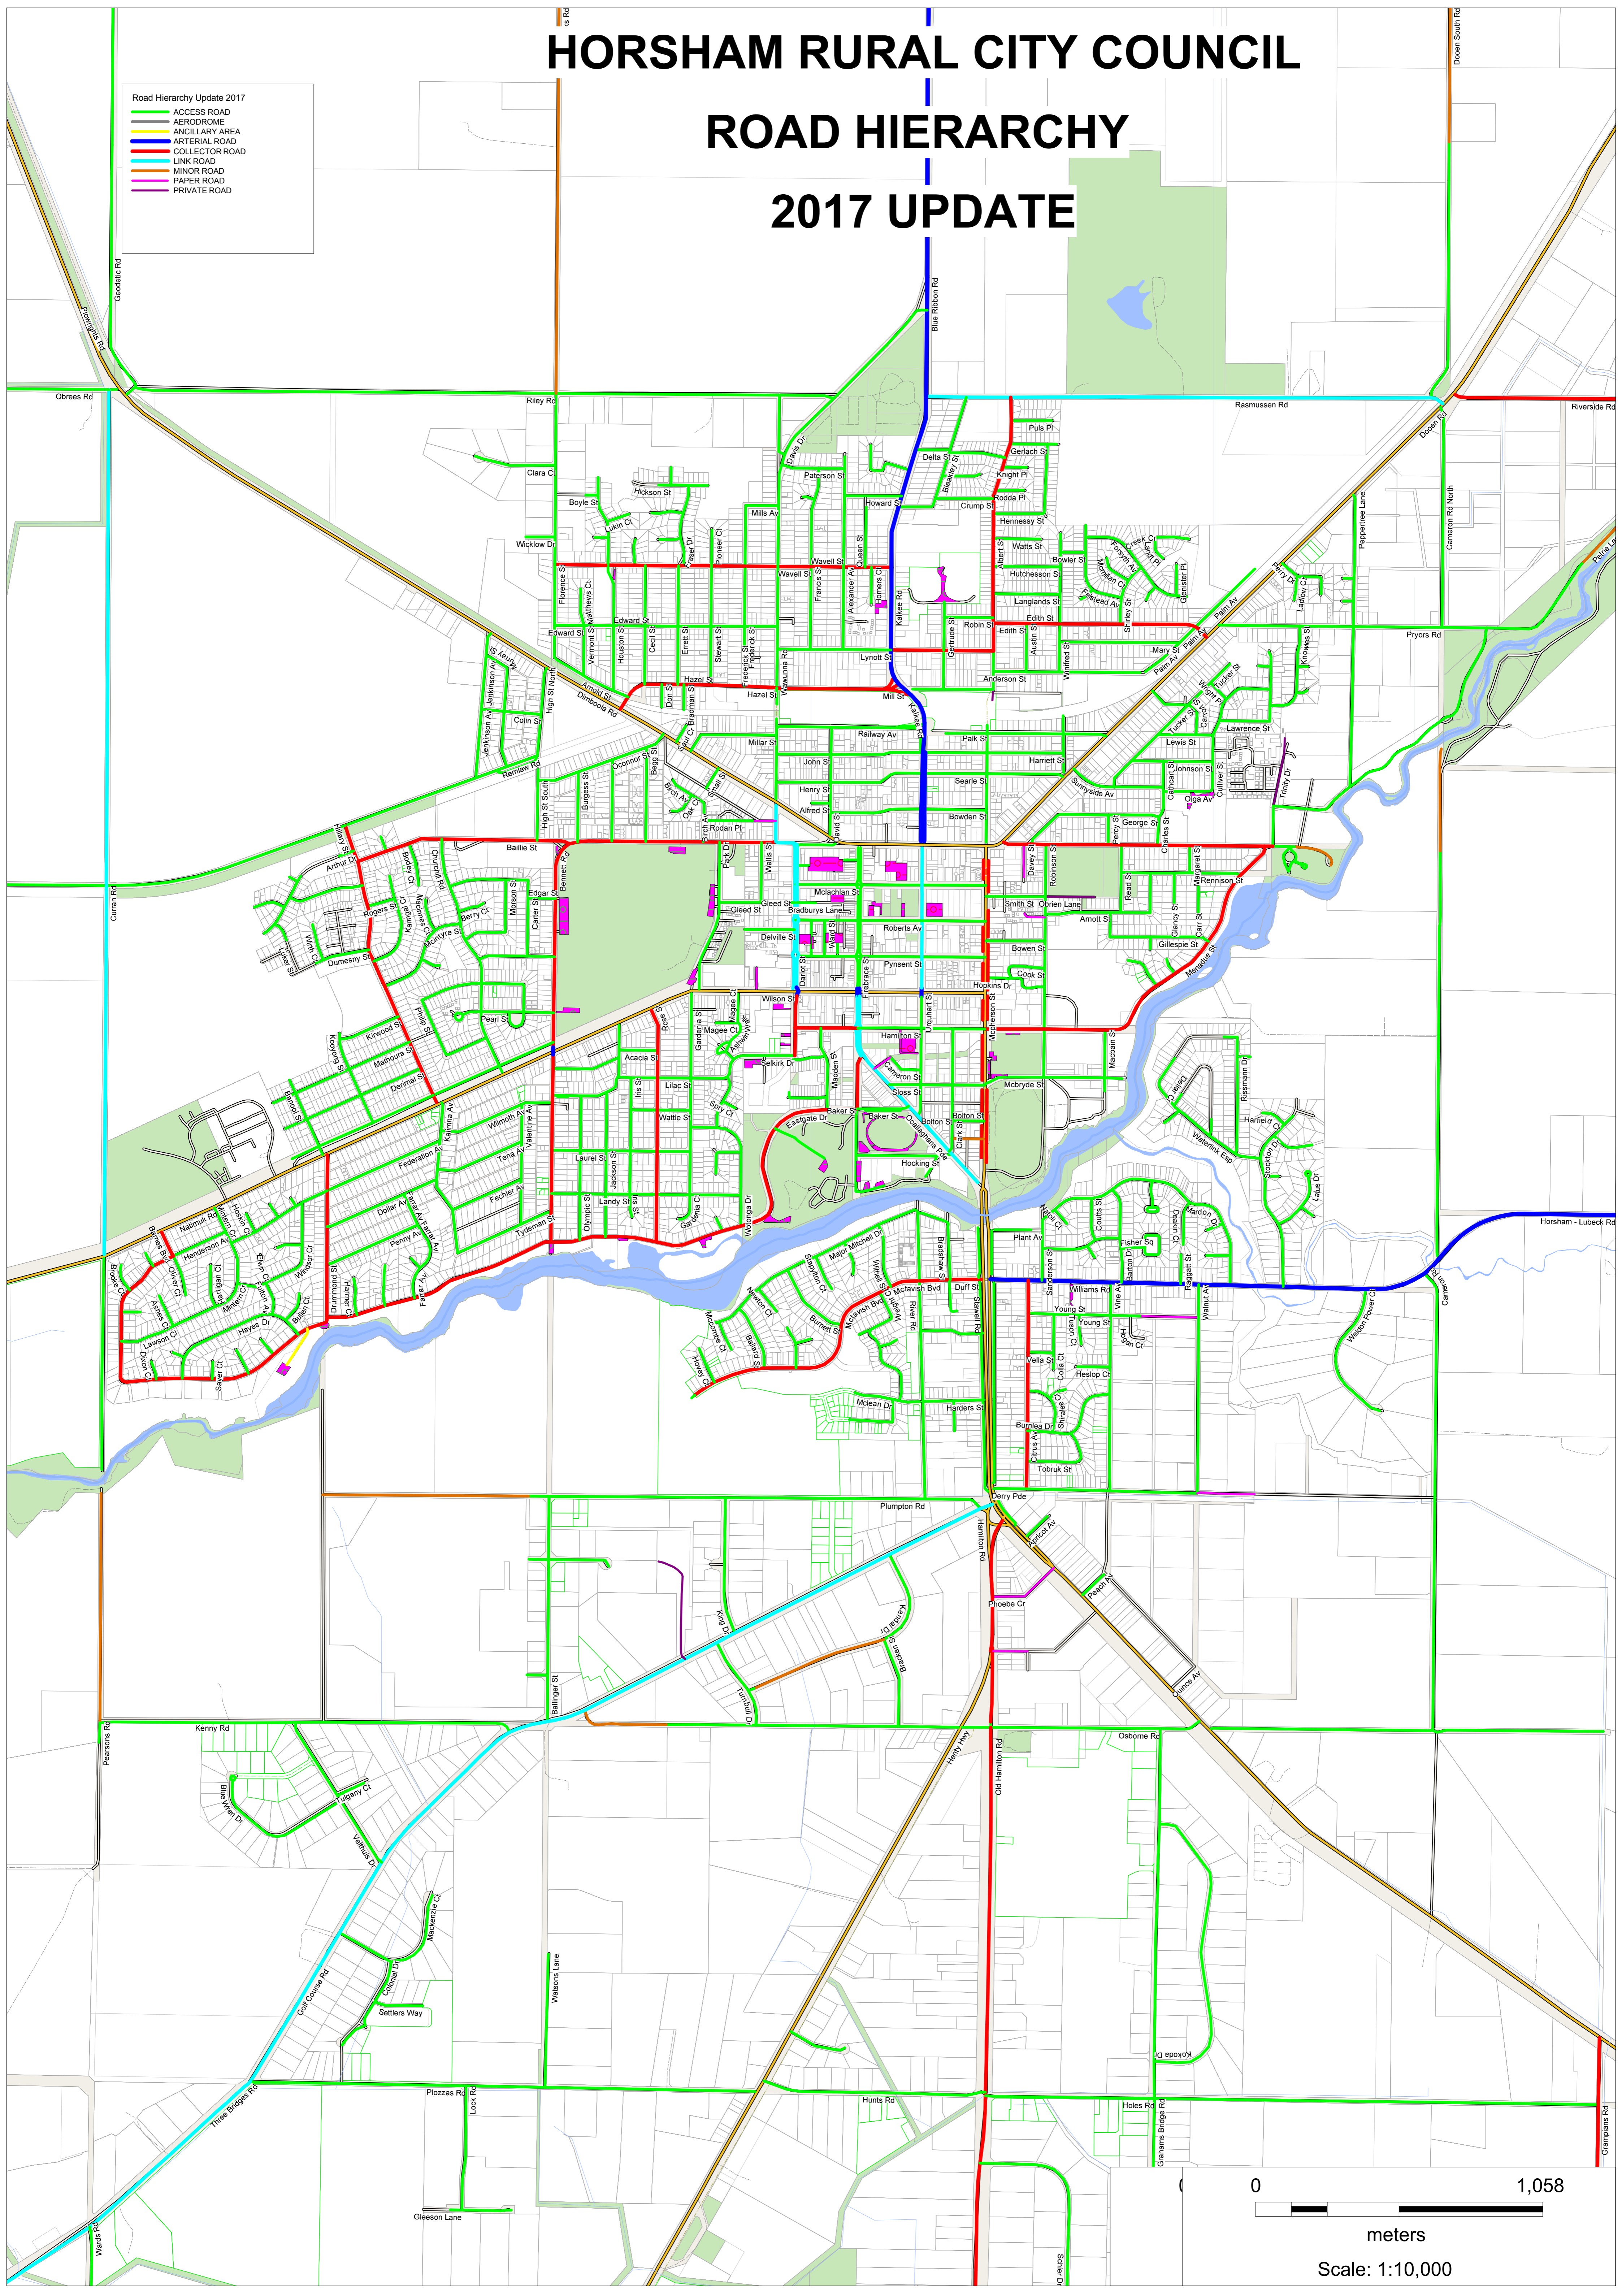

HORSHAM RURAL CITY COUNCIL

ROAD HIERARCHY

2017 UPDATE

- Road Hierarchy Update 2017
- ACCESS ROAD
 - AERODROME
 - ANCILLARY AREA
 - ARTERIAL ROAD
 - COLLECTOR ROAD
 - LINK ROAD
 - MINOR ROAD
 - PAPER ROAD
 - PRIVATE ROAD

0 1,058
meters
Scale: 1:10,000