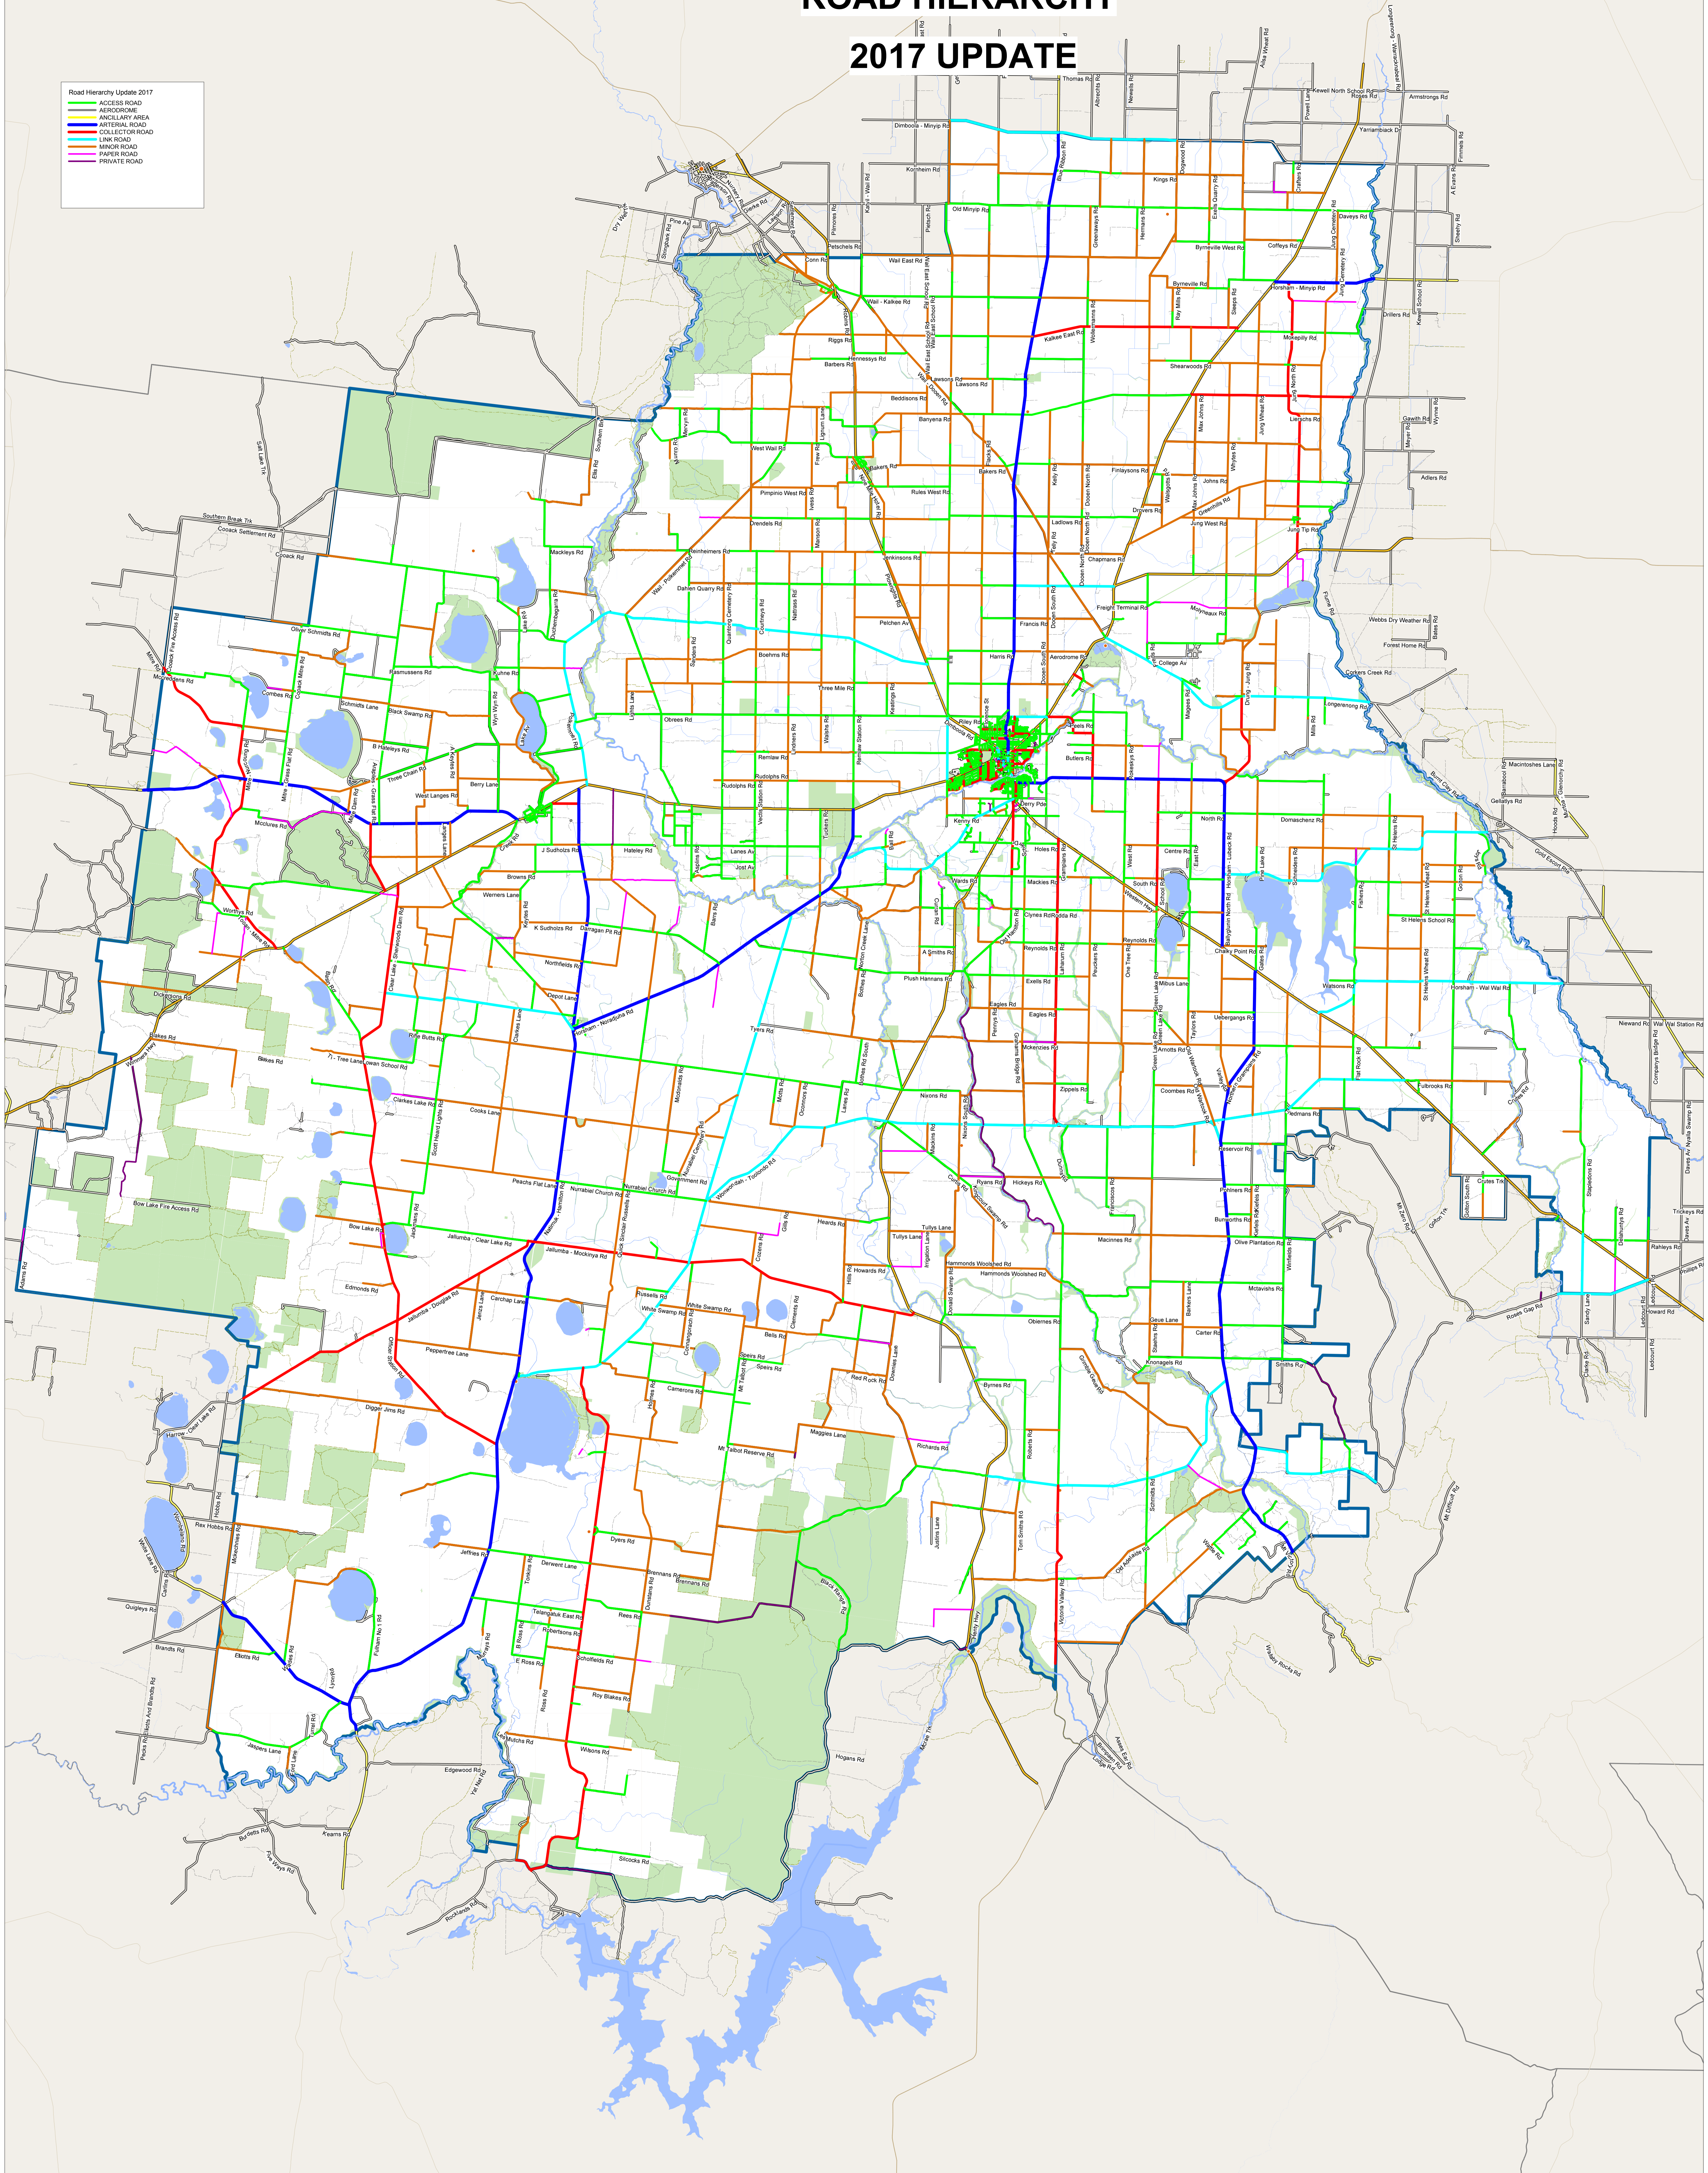

HORSHAM RURAL CITY COUNCIL

ROAD HIERARCHY

2017 UPDATE

- Road Hierarchy Update 2017
- ACCESS ROAD
 - ARTERIAL ROAD
 - ANCILLARY AREA
 - ARTERIAL ROAD
 - COLLECTOR ROAD
 - LINK ROAD
 - MINOR ROAD
 - PAPER ROAD
 - PRIVATE ROAD

0 15,020

meters

Scale: 1:100,000