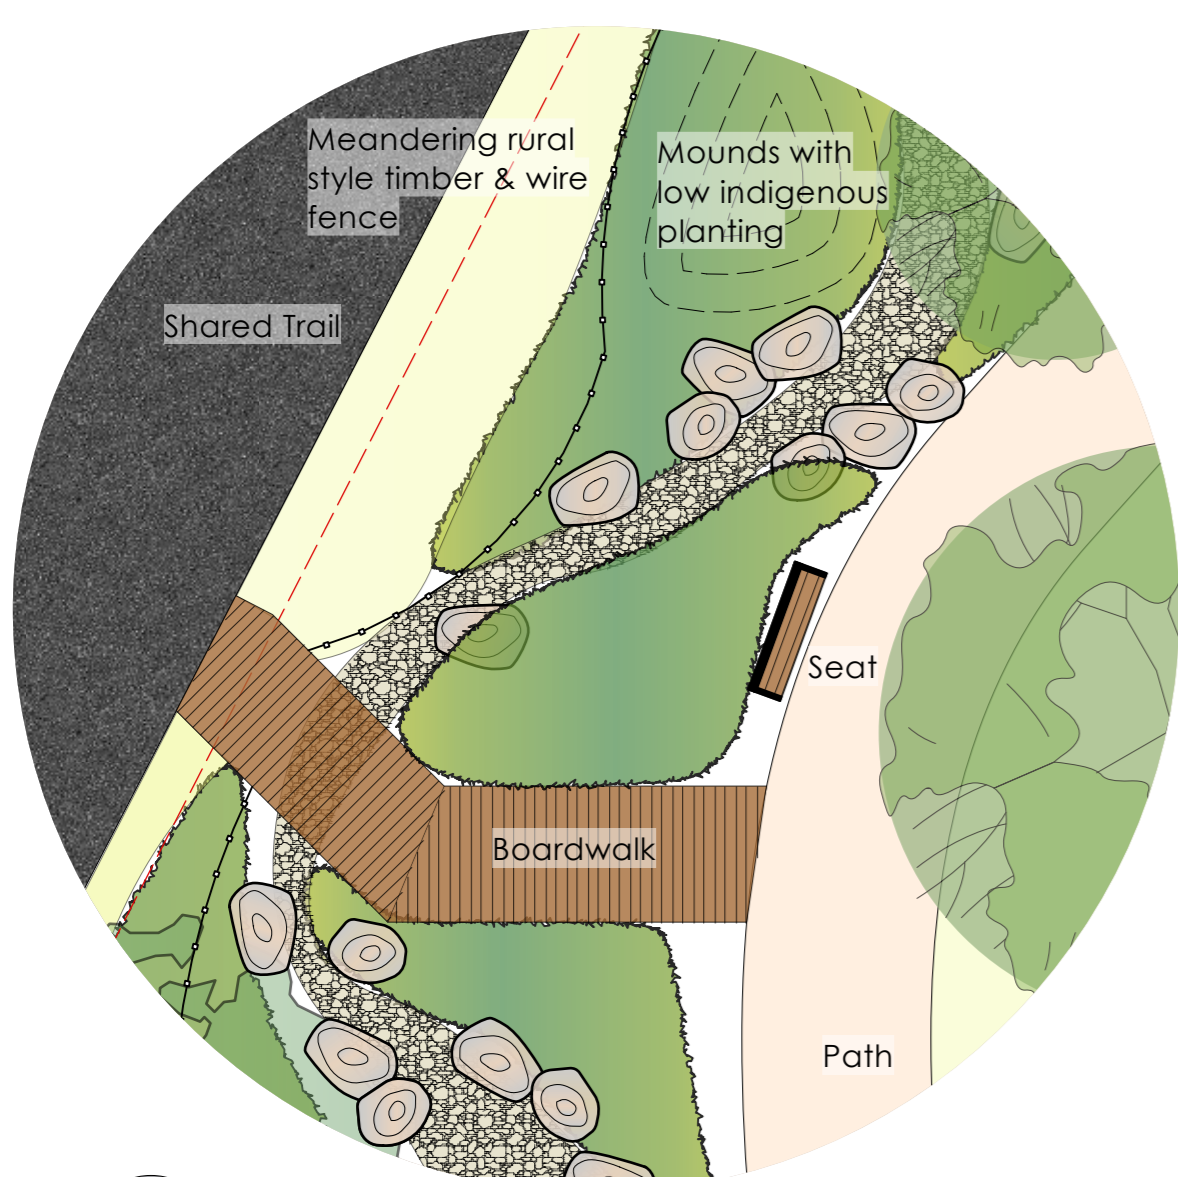

8 WSUD & Boardwalks