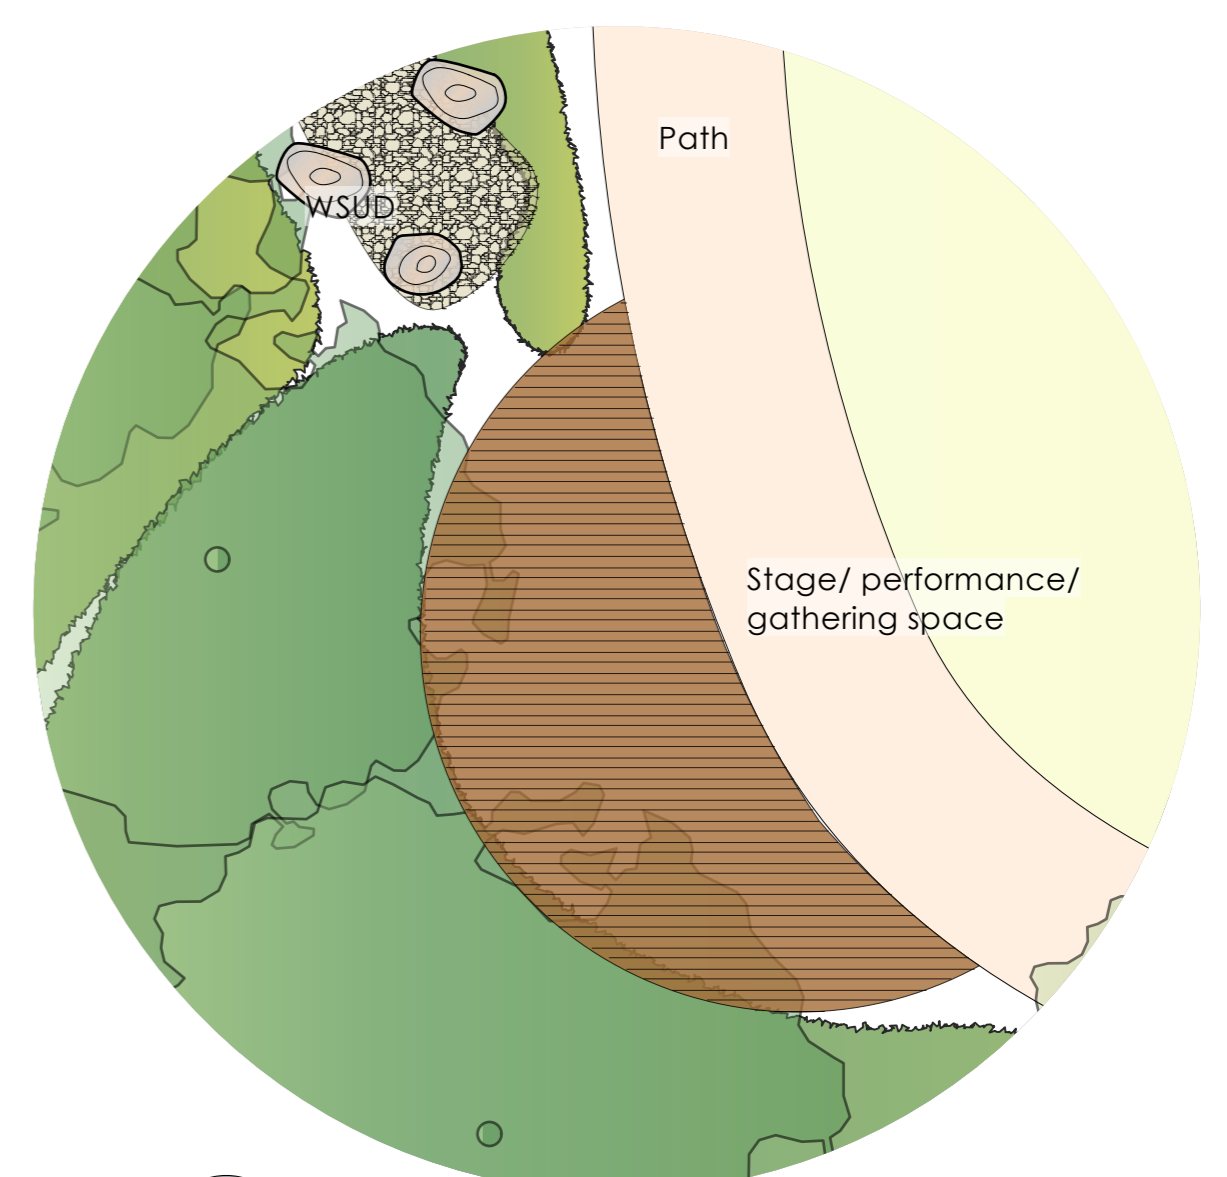

6 Performance & Gather

Anzac Park - Concept Layout
Haven Common Precinct Plan
FOR COMMENT

Henty Highway HAVEN 3401

15.11.2021
PN 176