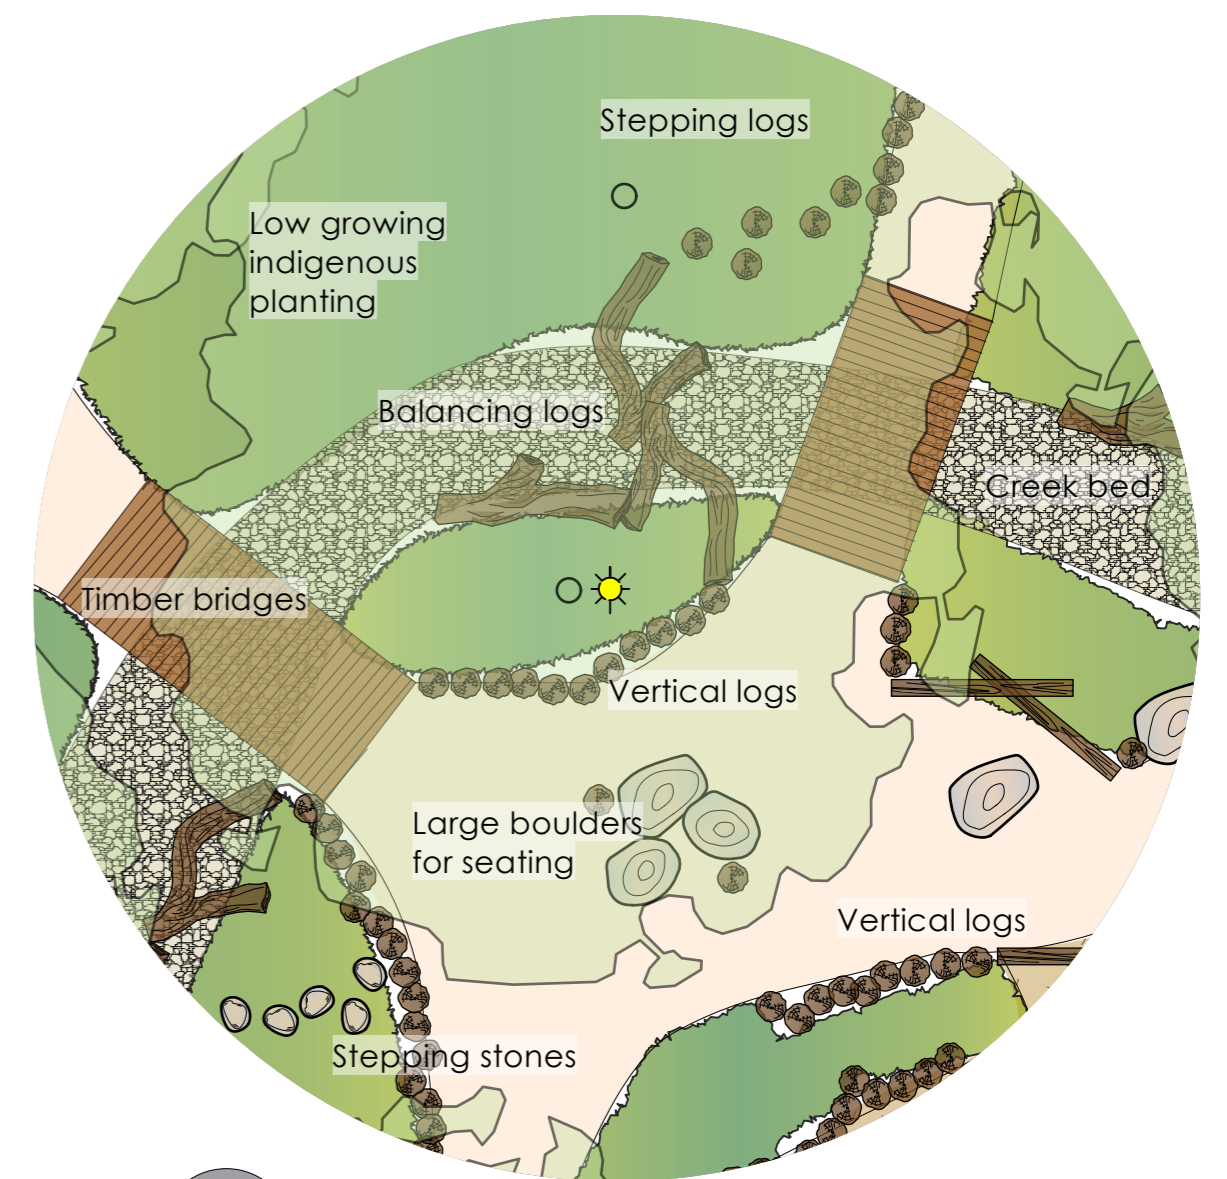

3 Nature Play