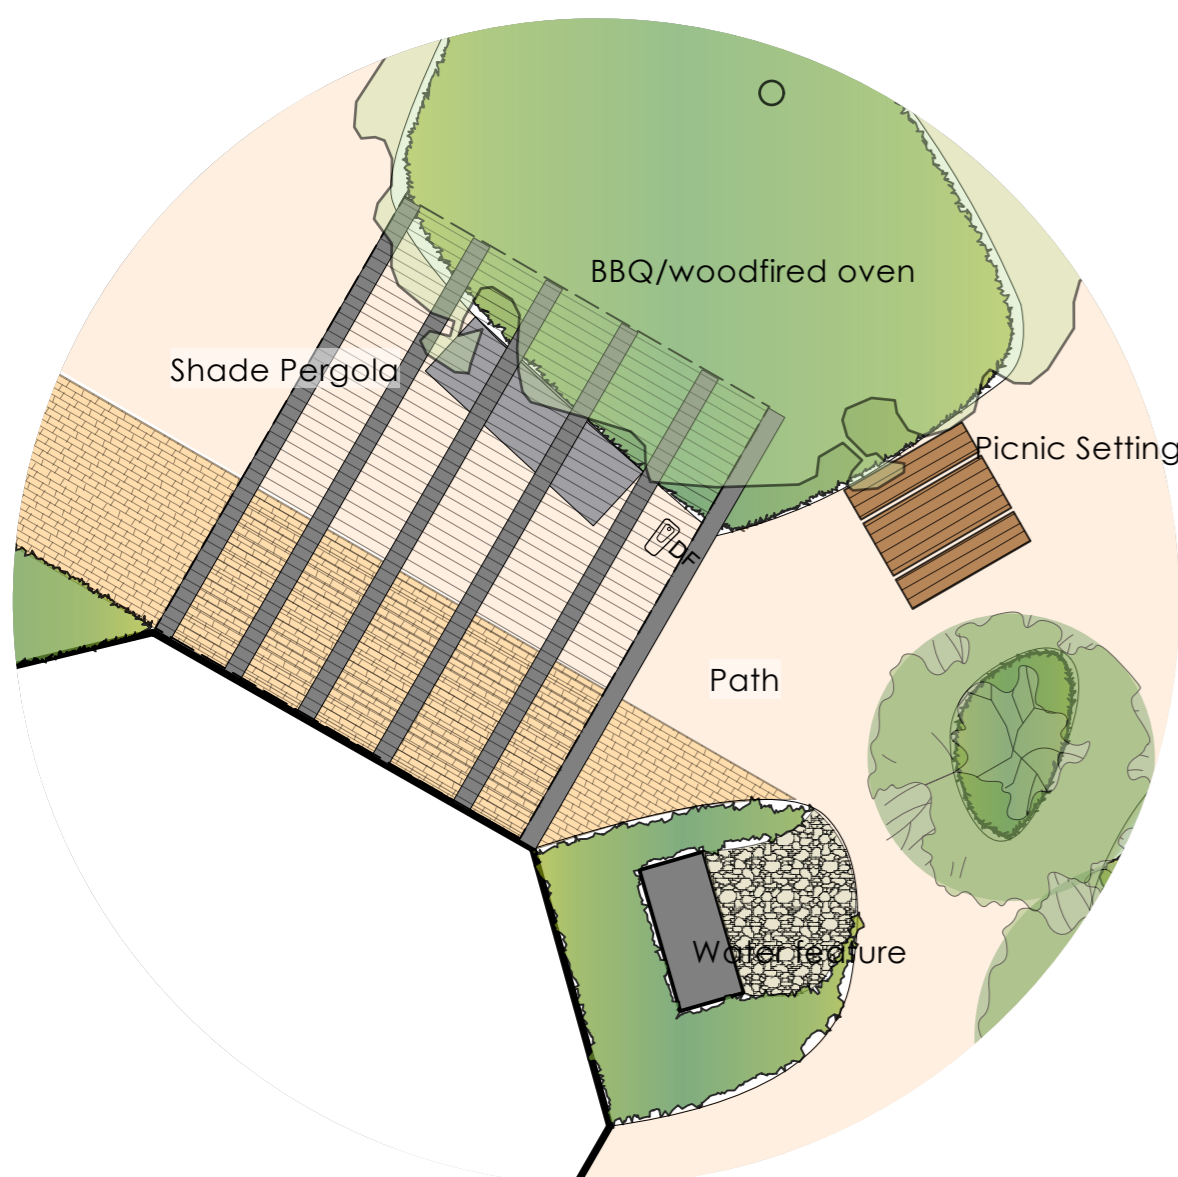

10 Gather & cook