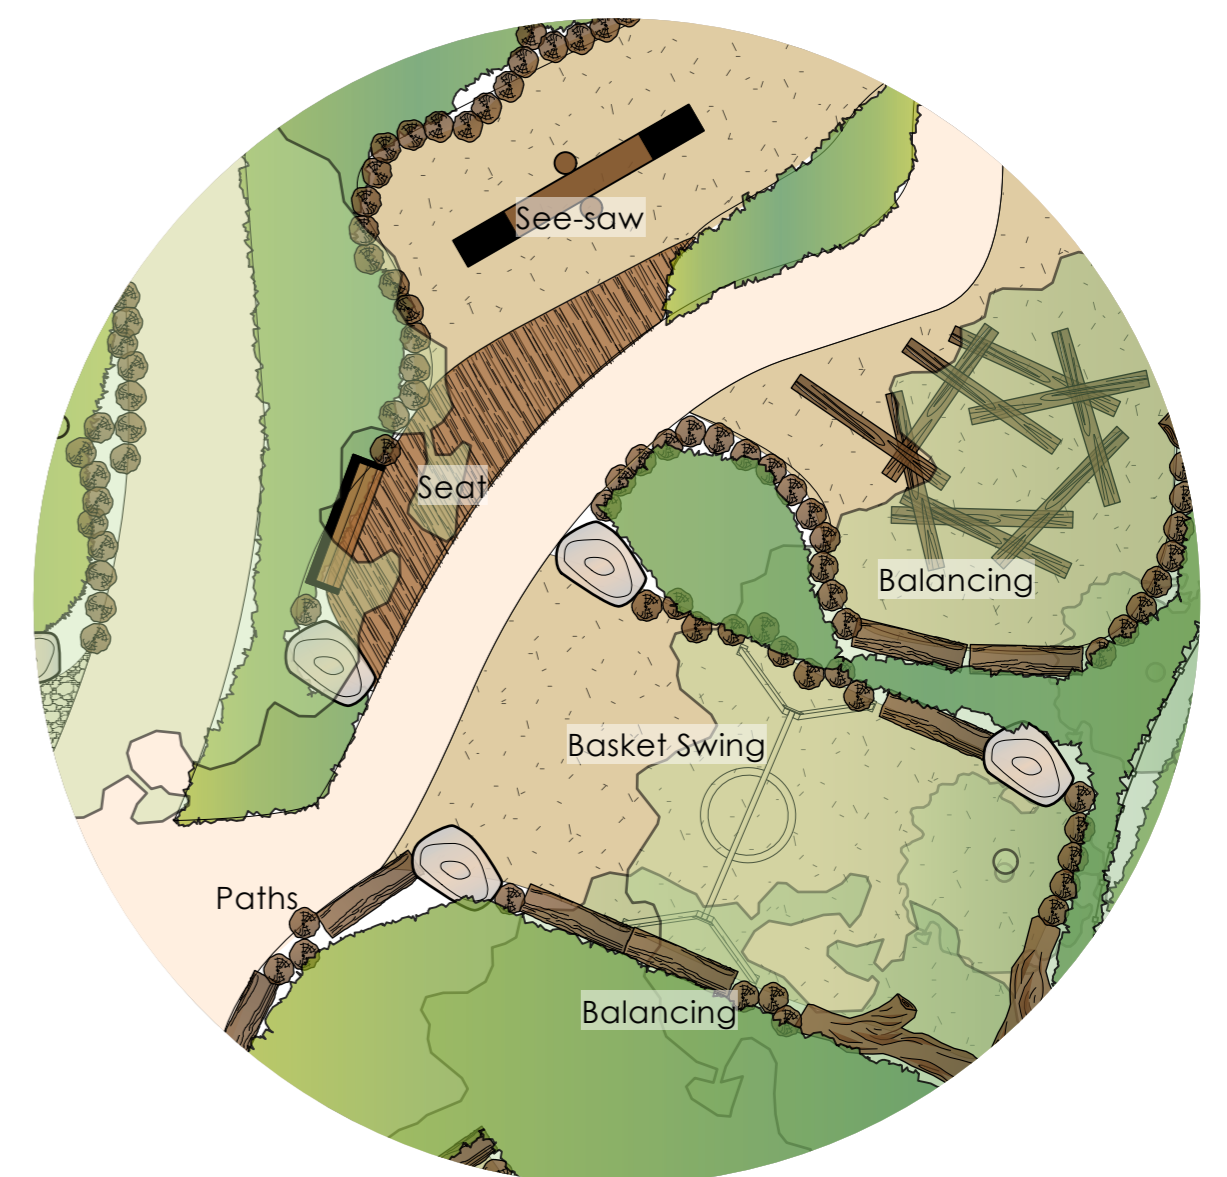

4 Nature Play