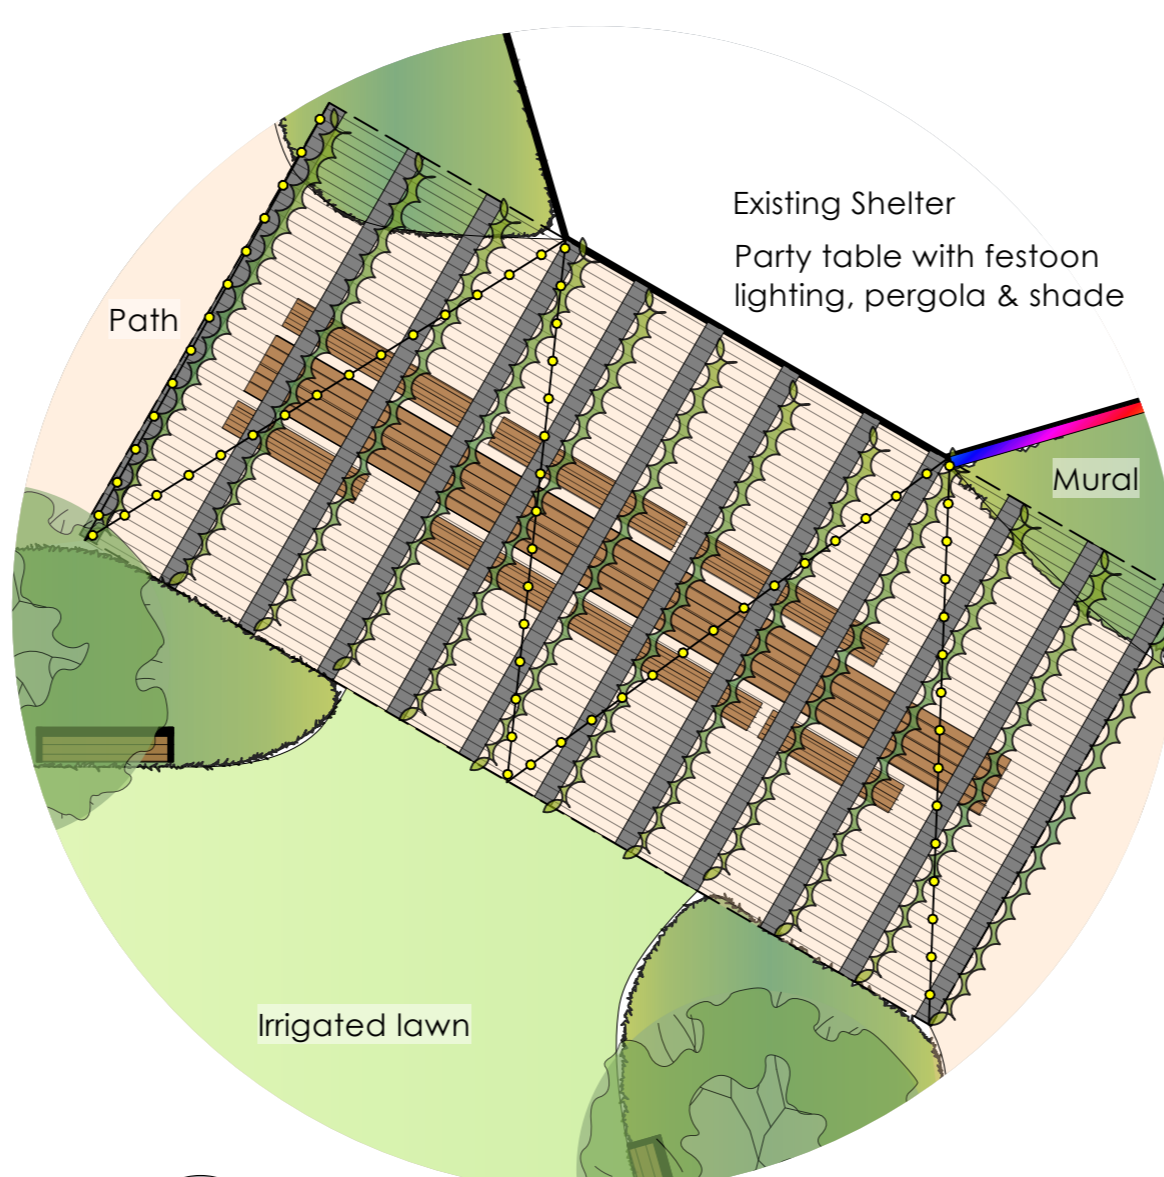

7 Gathering