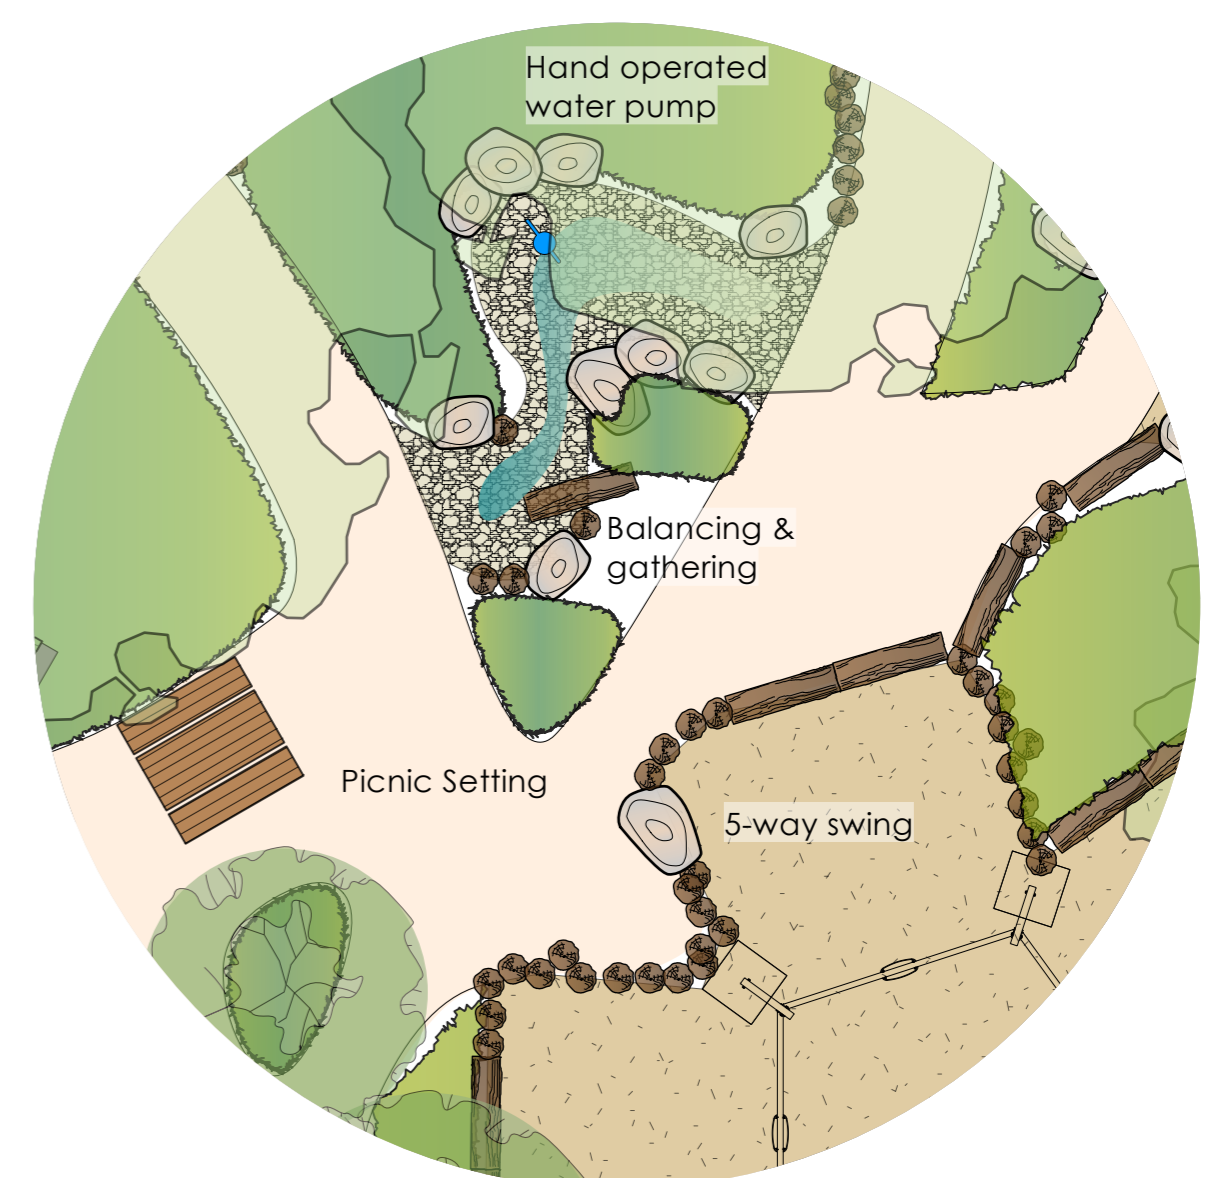

5 Nature Play