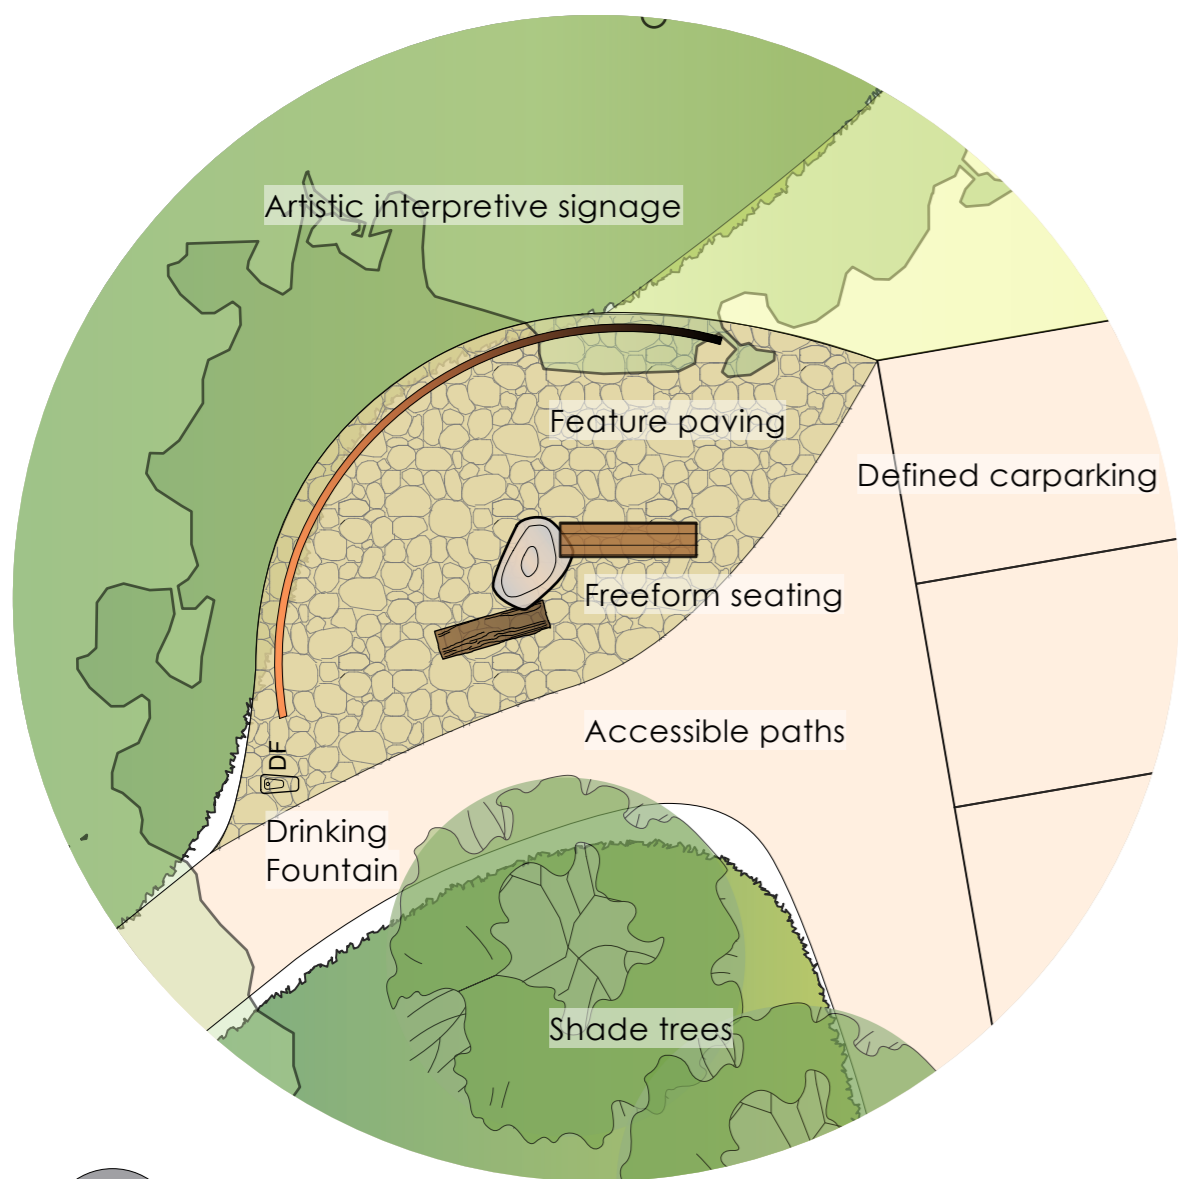

'A SAFE HAVEN FROM LIVES STORMS' - COMMUNITY, COMMERATE, CELEBRATE & PLAY

1 Feature Entrance