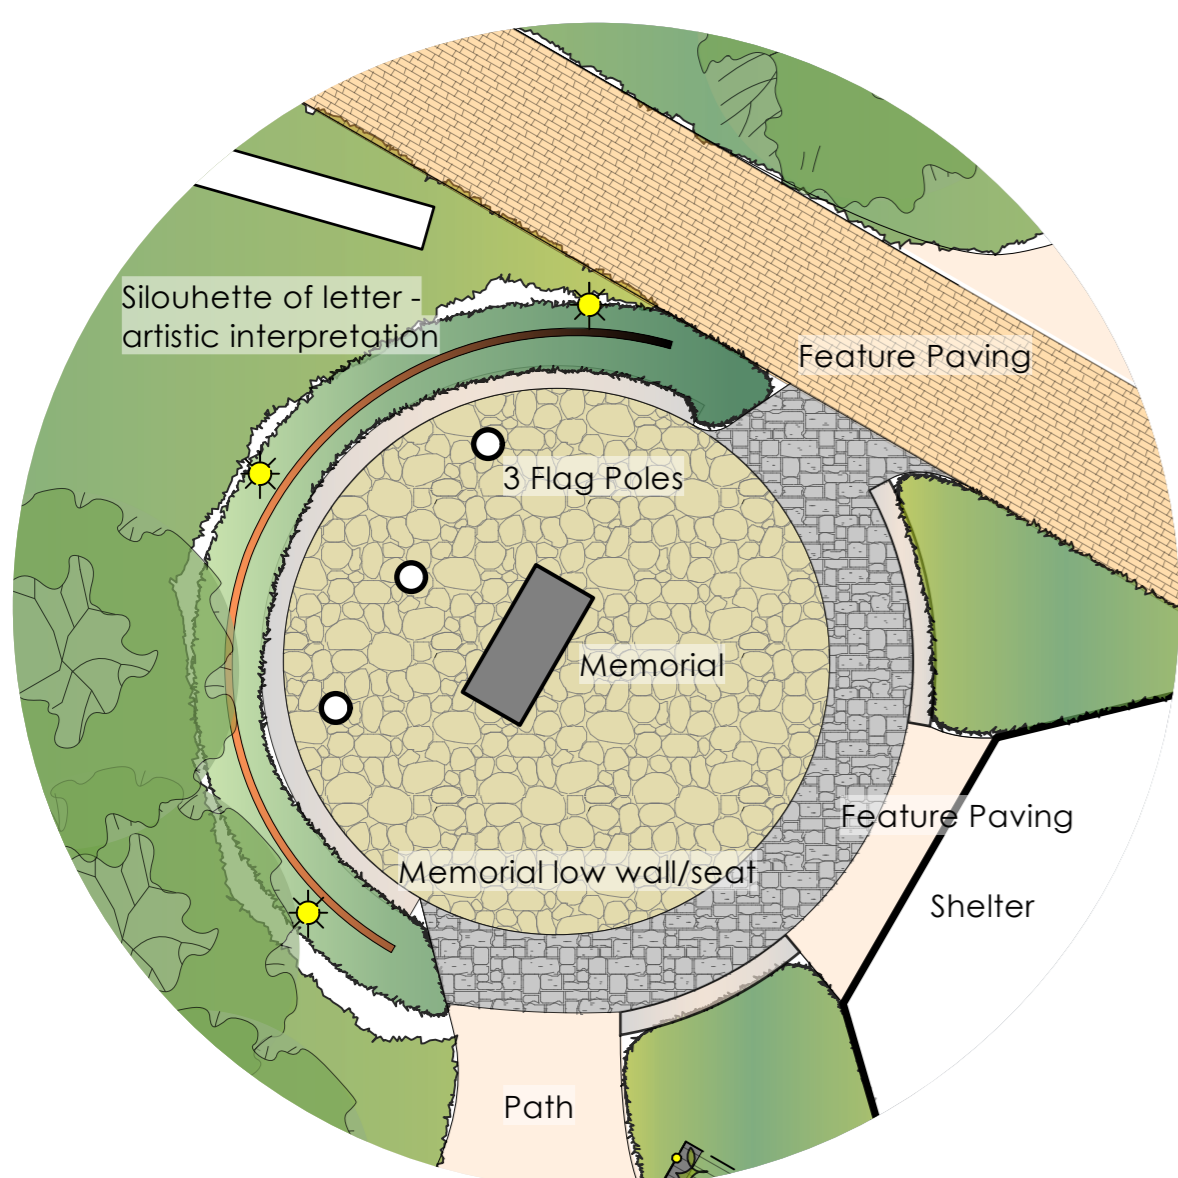

9 Anzac Memorial