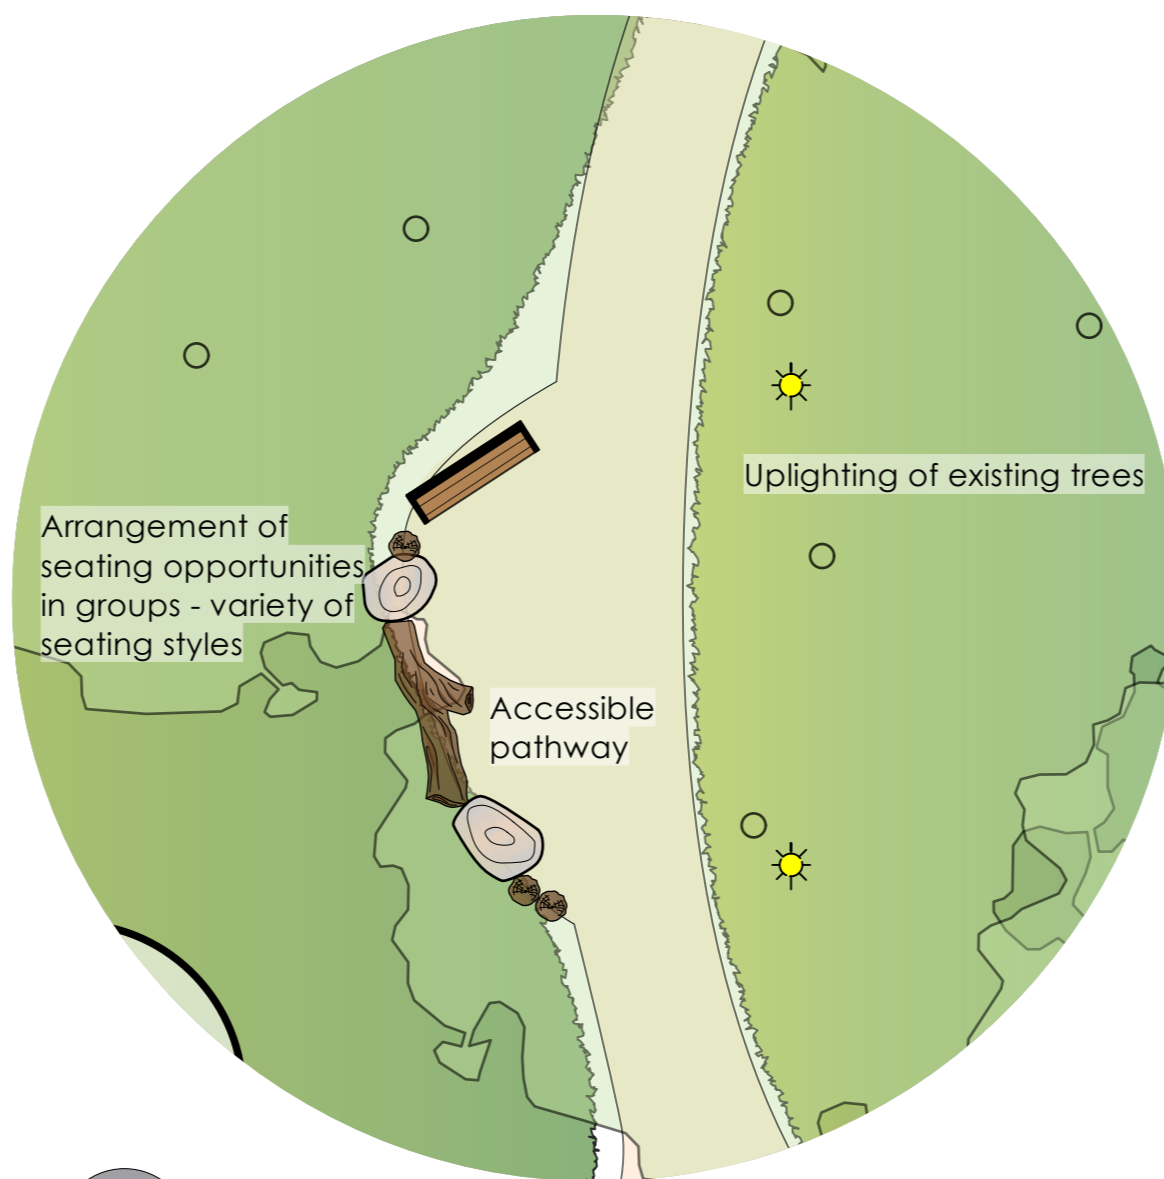

2 Typical seating area