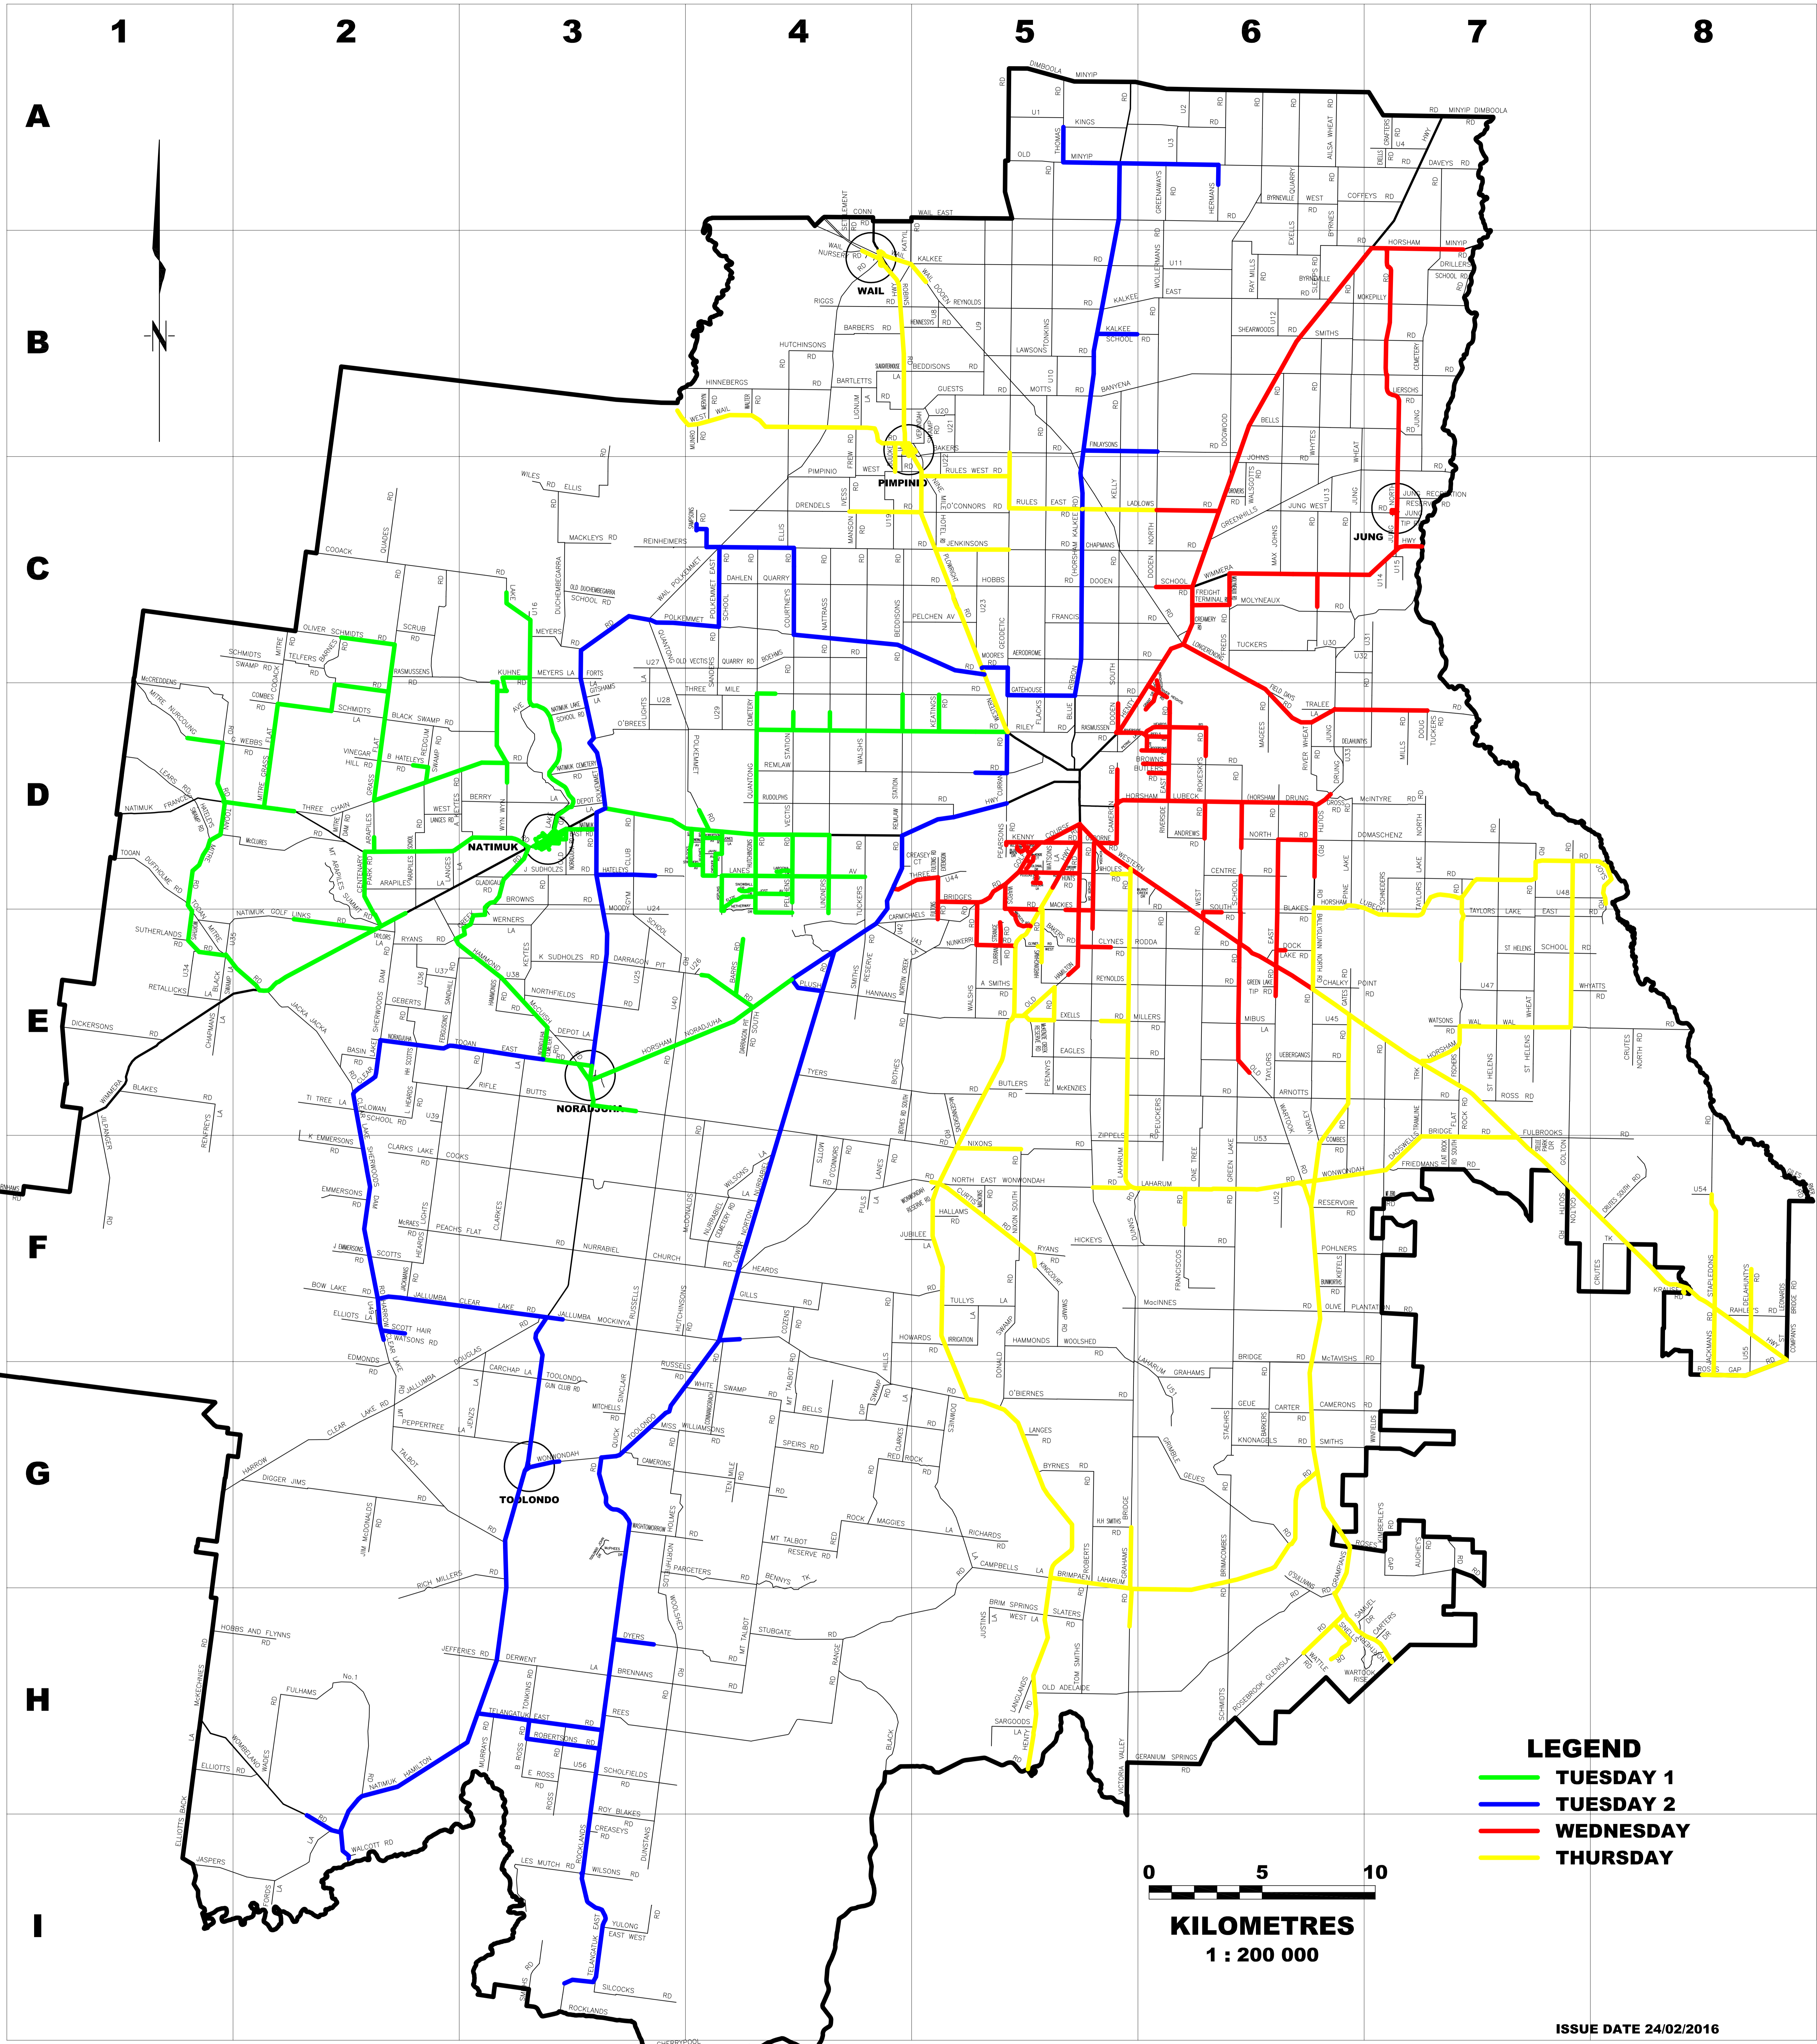

HORSHAM RURAL CITY COUNCIL

LEGEND

- TUESDAY 1
- TUESDAY 2
- WEDNESDAY
- THURSDAY

ISSUE DATE 24/02/2016

TOOLONDO

NORADJUHA

NATIMUK

PIMPINIO