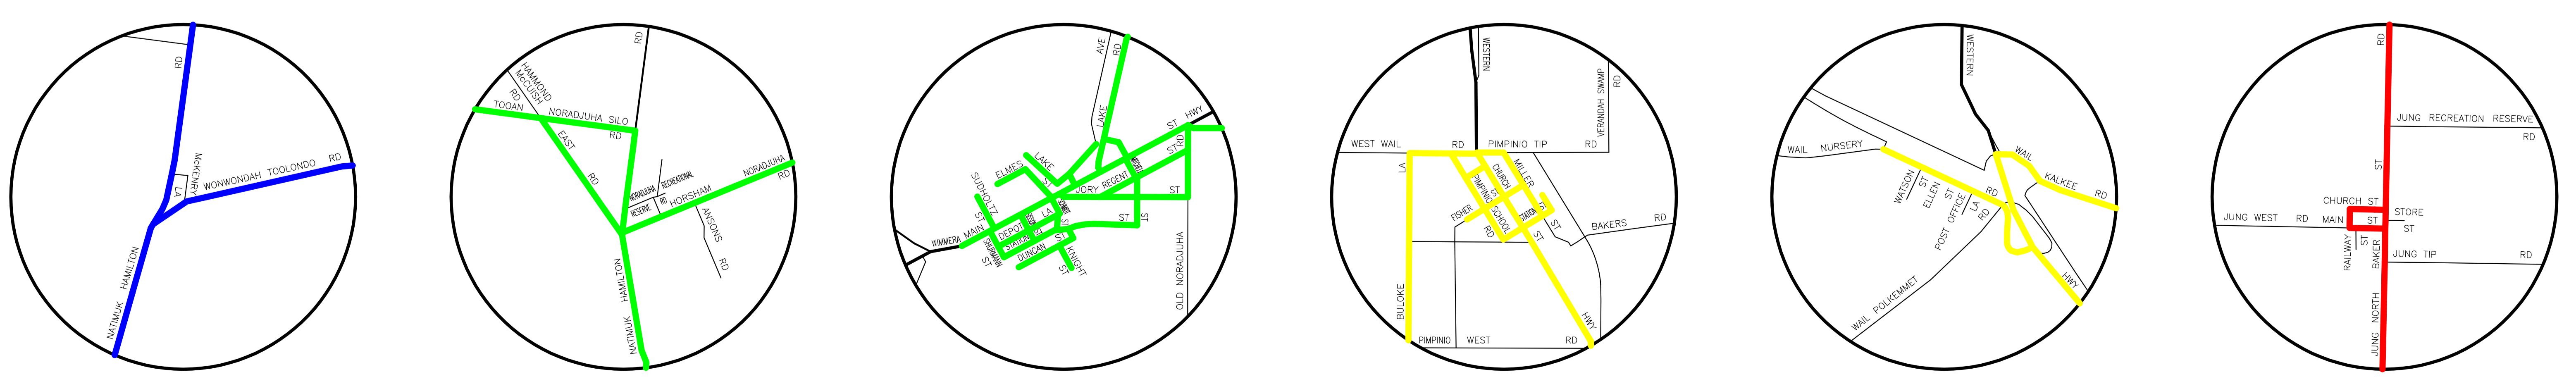

HORSHAM RURAL CITY COUNCIL

LEGEND

- TUESDAY 1
- TUESDAY 2
- WEDNESDAY
- THURSDAY

ISSUE DATE 24/02/2016

TOOLONDO

NORADJUHA

NATIMUK

PIMPINIO