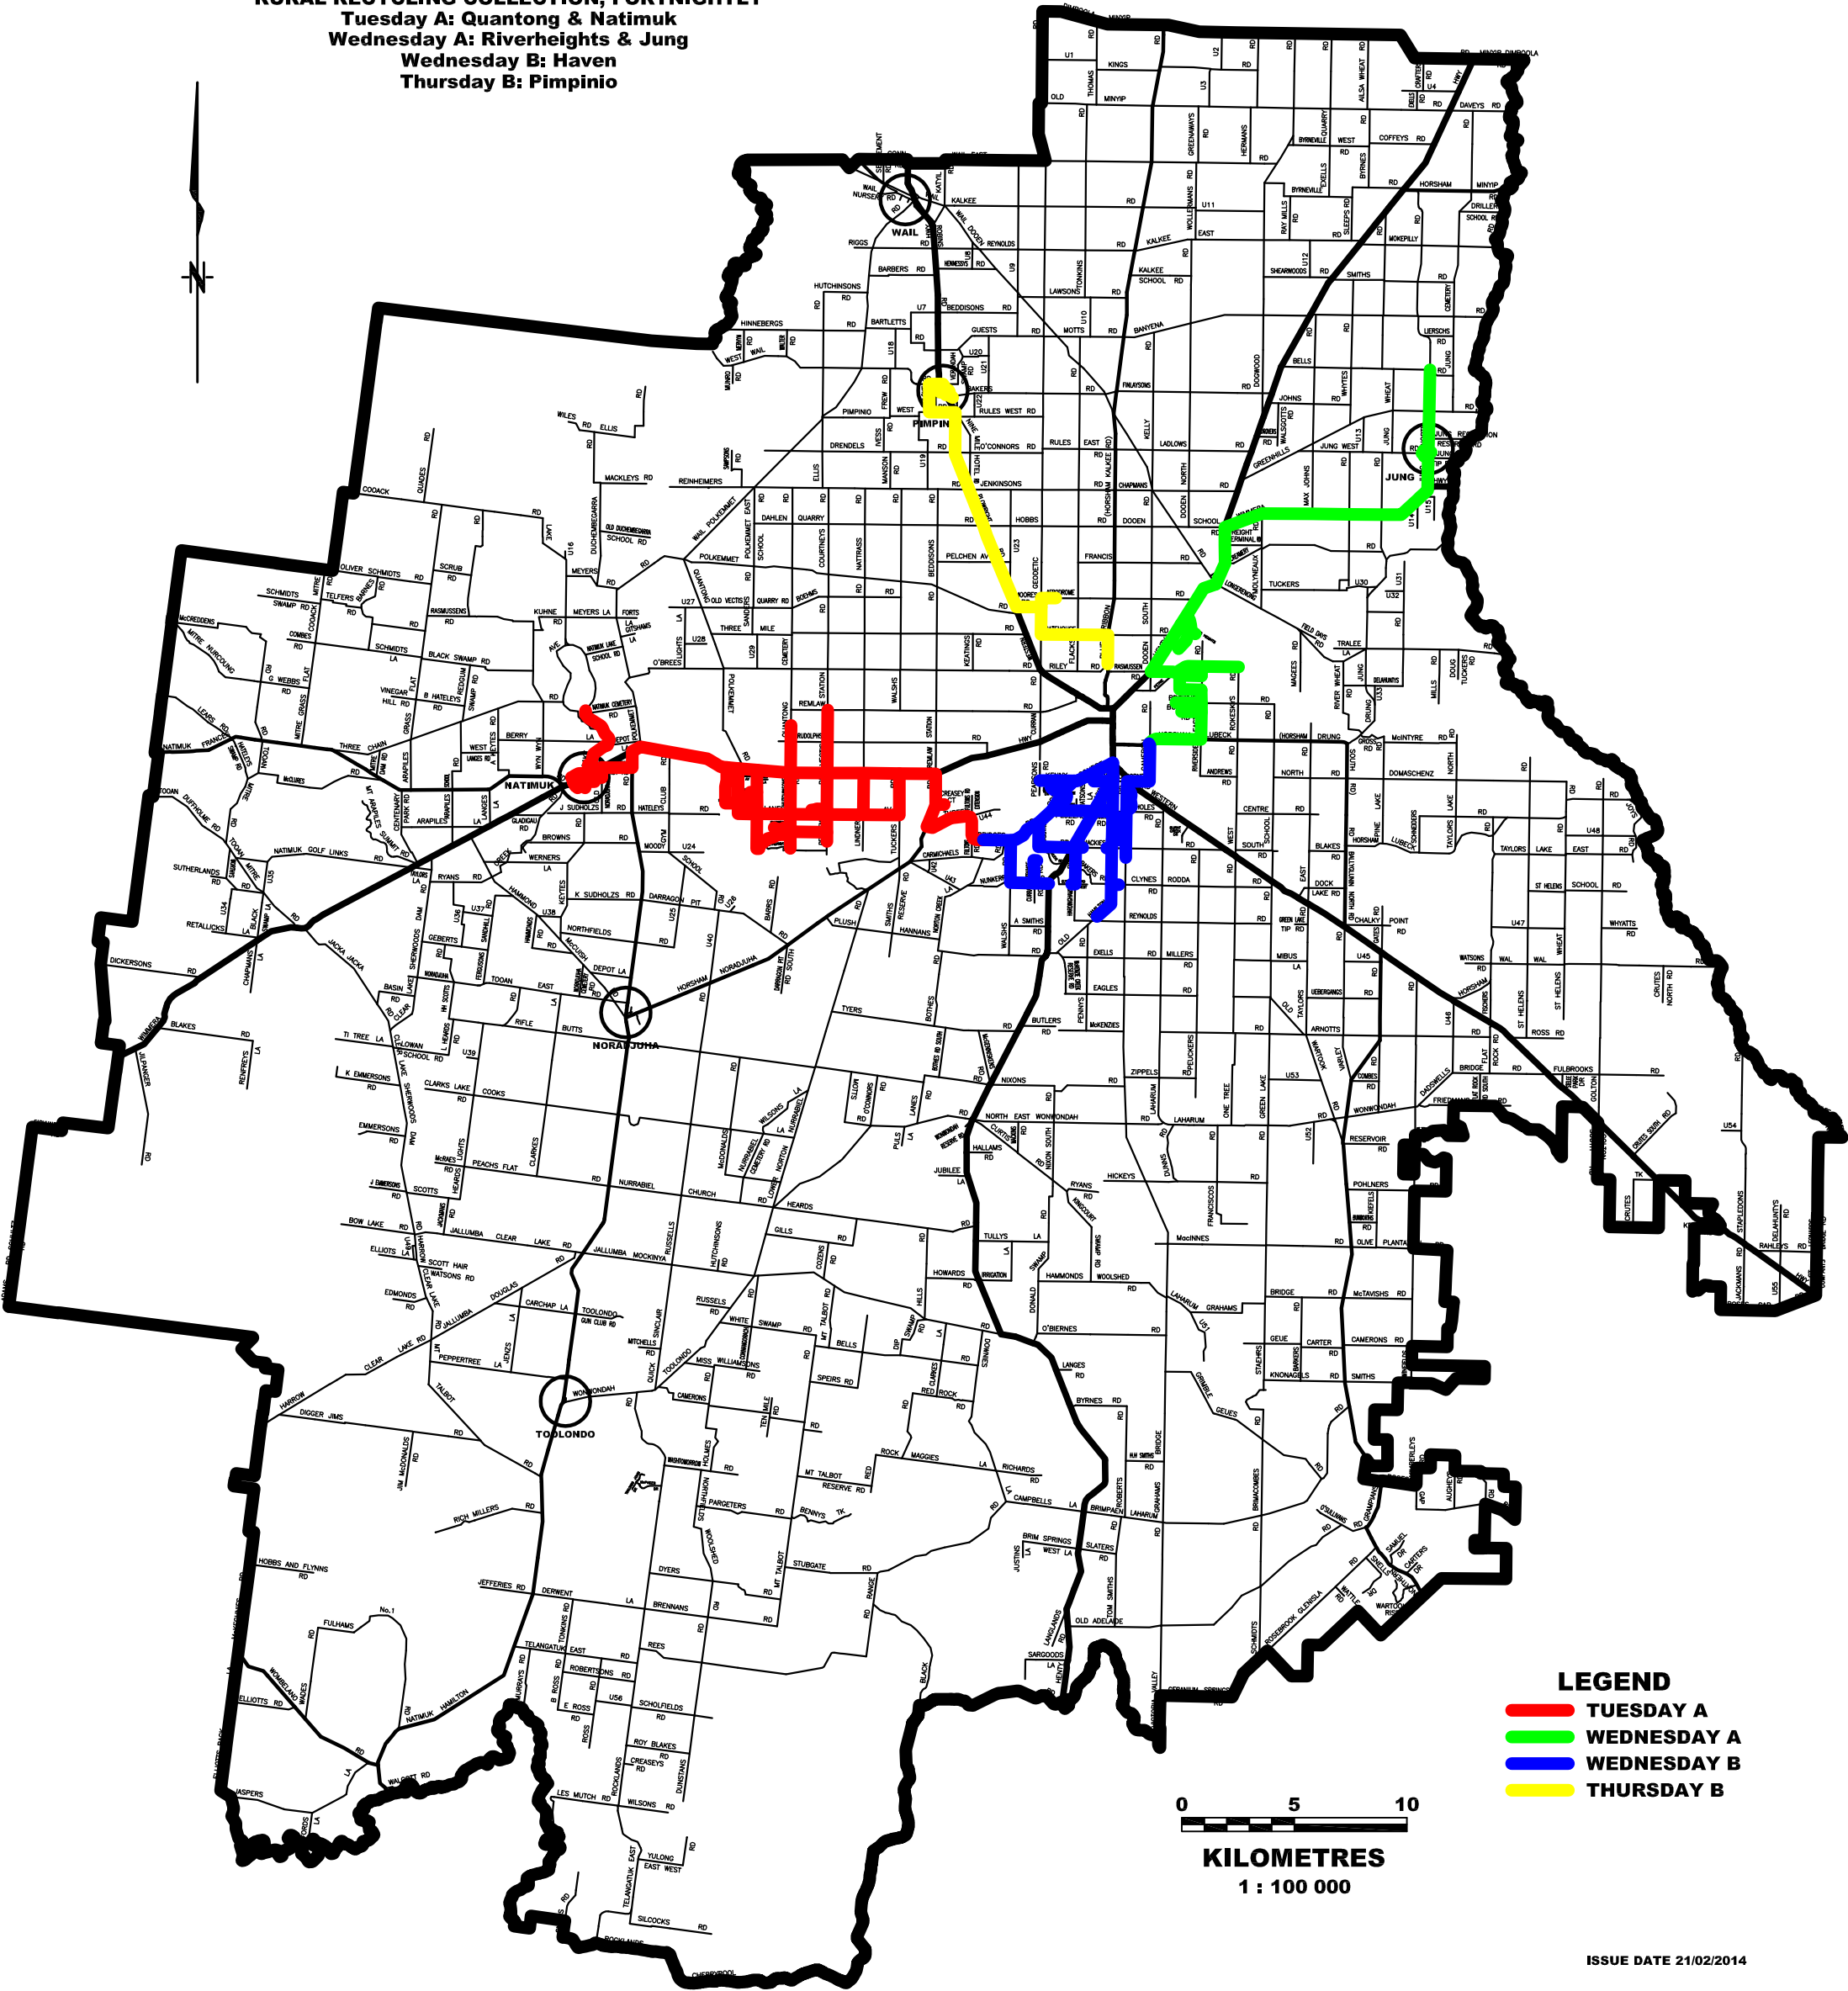

HORSHAM RURAL CITY COUNCIL

RURAL RECYCLING COLLECTION, FORTNIGHTLY
Tuesday A: Quantong & Natimuk
Wednesday A: Riverheights & Jung
Wednesday B: Haven
Thursday B: Pimpinio

TOOLONDO

NORADJUHA

NATIMUK

PIMPINIO