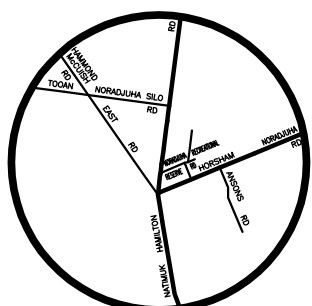

HORSHAM RURAL CITY COUNCIL

RURAL RECYCLING COLLECTION, FORTNIGHTLY
Tuesday A: Quantong & Natimuk
Wednesday A: Riverheights & Jung
Wednesday B: Haven
Thursday B: Pimpinio

TOOLONDO

NORADJUHA

NATIMUK

PIMPINIO