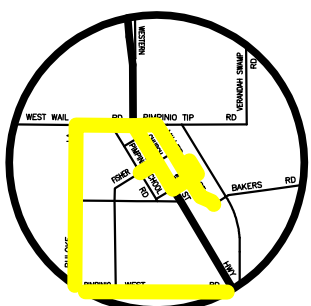

HORSHAM RURAL CITY COUNCIL

RURAL RECYCLING COLLECTION, FORTNIGHTLY
Tuesday A: Quantong & Natimuk
Wednesday A: Riverheights & Jung
Wednesday B: Haven
Thursday B: Pimpinio

TOOLONDO

NORADJUHA

NATIMUK

PIMPINIO