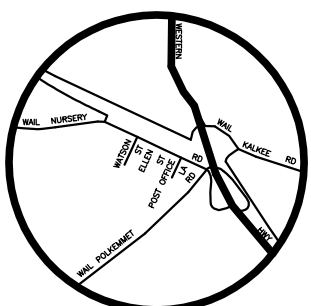

HORSHAM RURAL CITY COUNCIL

RURAL RECYCLING COLLECTION, FORTNIGHTLY
Tuesday A: Quantong & Natimuk
Wednesday A: Riverheights & Jung
Wednesday B: Haven
Thursday B: Pimpinio

TOOLONDO

NORADJUHA

NATIMUK

PIMPINIO