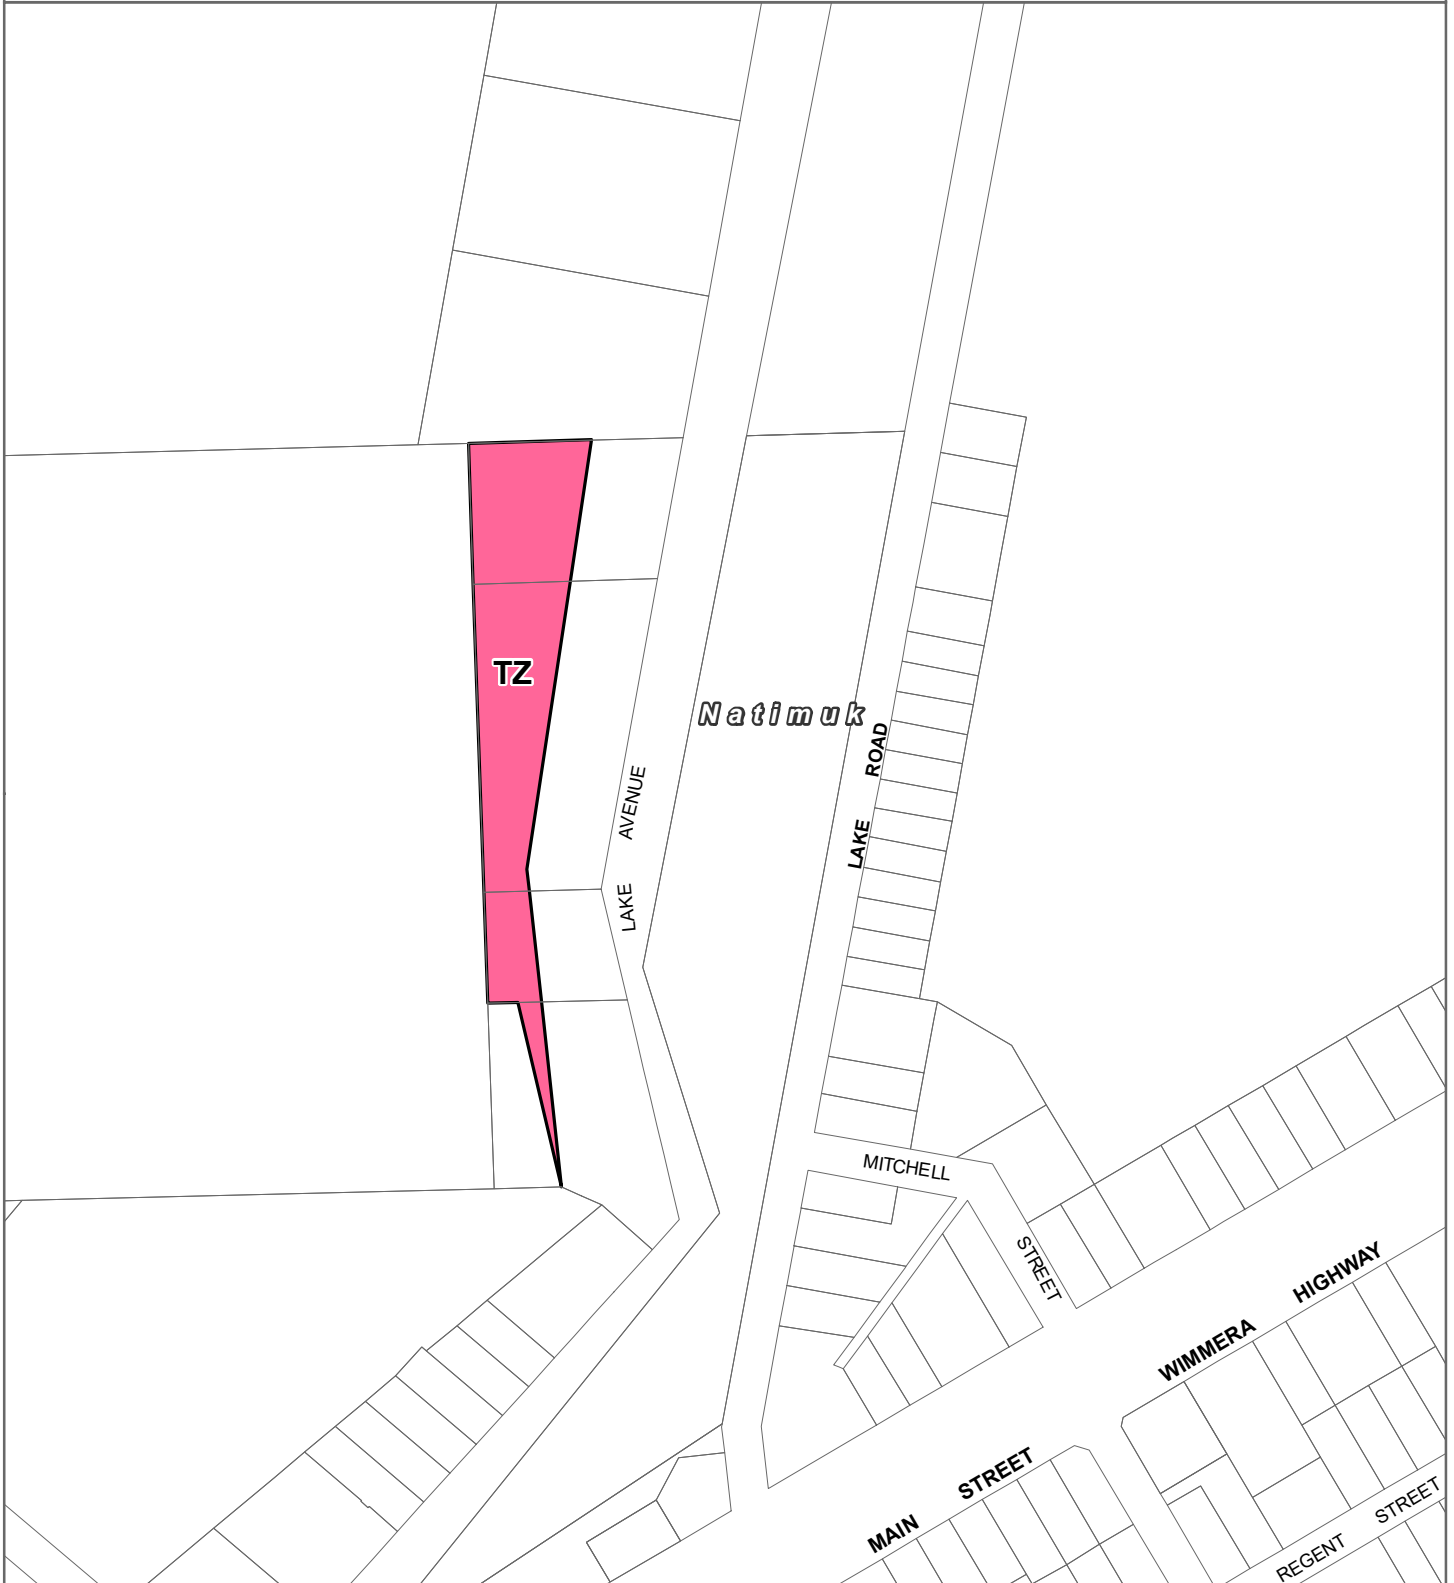

HORSHAM PLANNING SCHEME - LOCAL PROVISION AMENDMENT C82hors

LEGEND

- TZ - Township Zone
- Local Government Area

Part of Planning Scheme Map 7

Disclaimer

This publication may be of assistance to you but the State of Victoria and its employees do not guarantee that the publication is without flaw of any kind or is wholly appropriate for your particular purposes and therefore disclaims all liability for any error, loss or other consequence which may arise from you relying on any information in this publication.

© The State of Victoria Department of Transport and Planning 2023

Planning Group
Print Date: 02/05/2023
Amendment Version: 7

Department
of Transport
and Planning