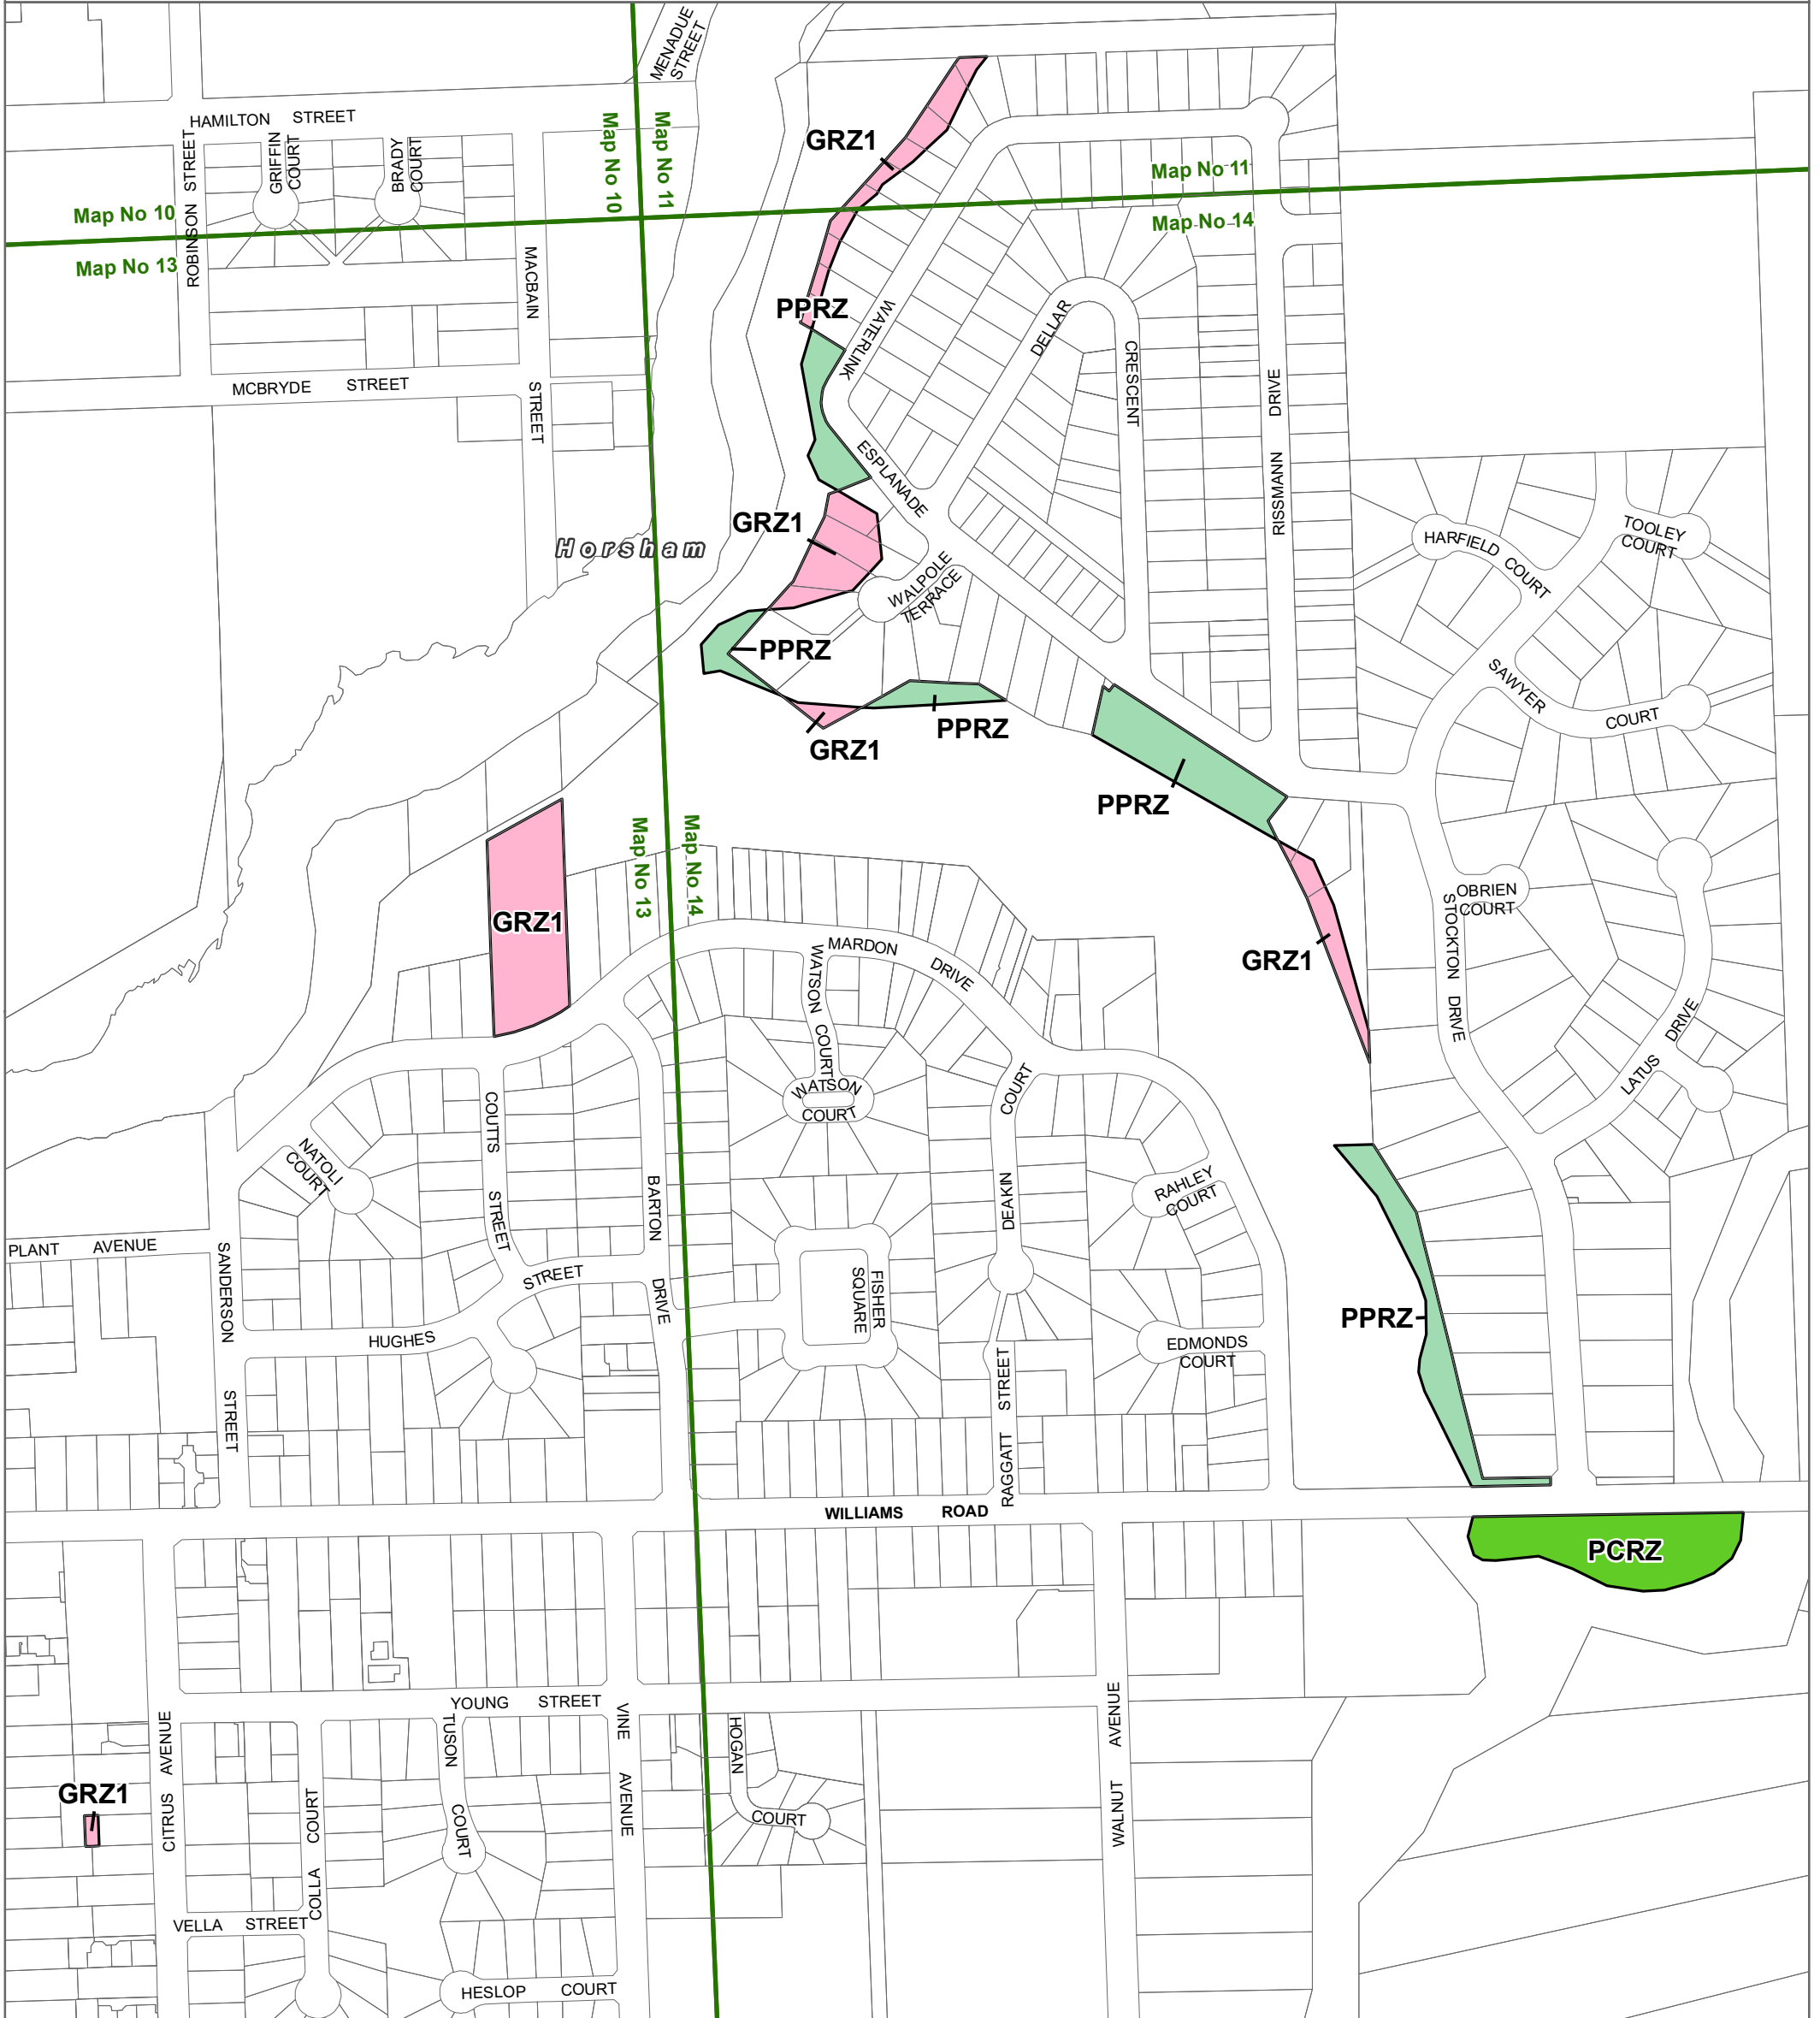

# HORSHAM PLANNING SCHEME - LOCAL PROVISION AMENDMENT C82hors

**LEGEND**

- GRZ - General Residential Zone
- PCRZ - Public Conservation and Resource Zone
- PPRZ - Public Park and Recreation Zone
- Local Government Area

Part of Planning Scheme Maps 11, 13 & 14

**Disclaimer**  
This publication may be of assistance to you but the State of Victoria and its employees do not guarantee that the publication is without flaw of any kind or is wholly appropriate for your particular purposes and therefore disclaims all liability for any error, loss or other consequence which may arise from you relying on any information in this publication.

Planning Group  
Print Date: 16/02/2023  
Amendment Version: 6

Department  
of Transport  
and Planning