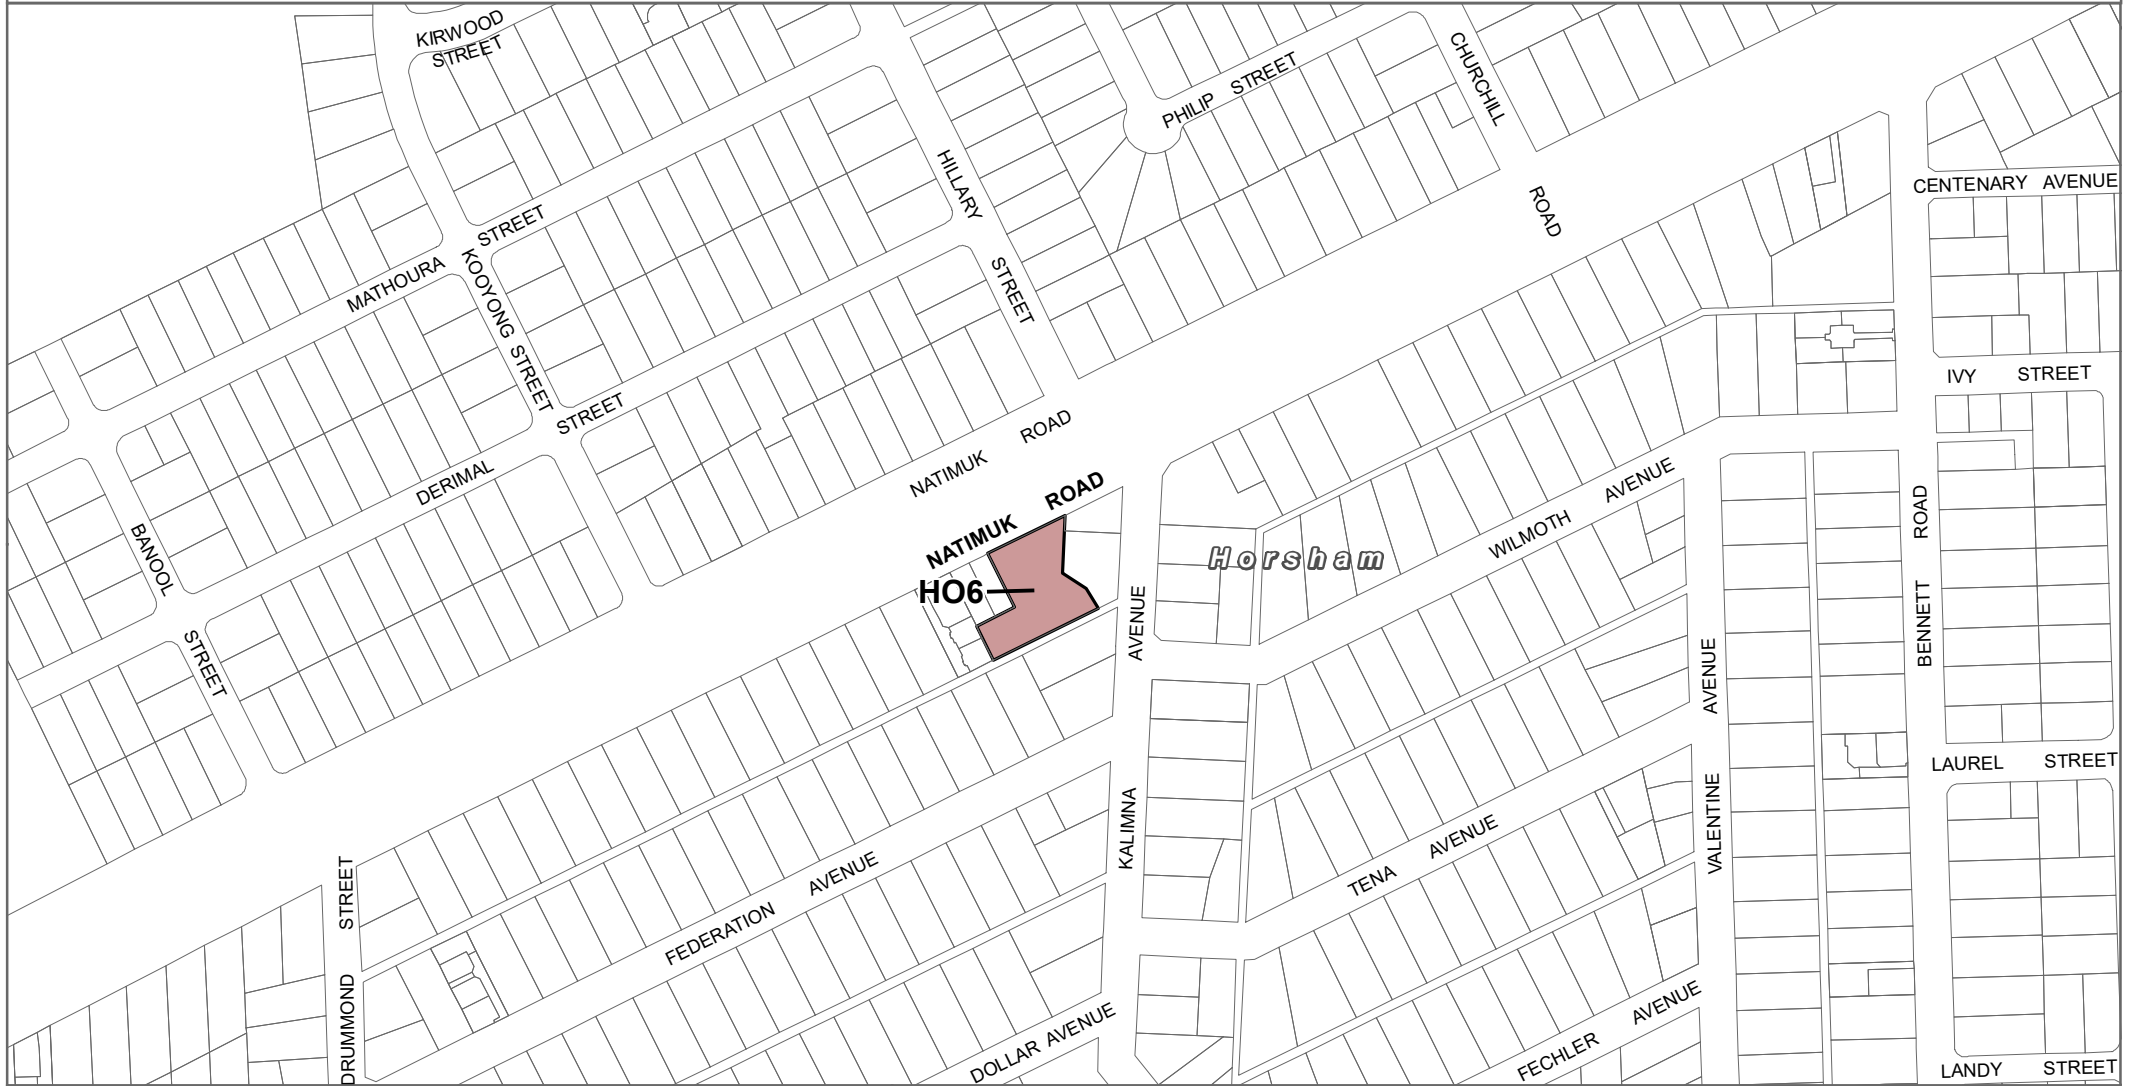

# HORSHAM PLANNING SCHEME - LOCAL PROVISION AMENDMENT C82hrs

- LEGEND**
-  HO - Heritage Overlay
  -  Local Government Area

**Disclaimer**  
 This publication may be of assistance to you but the State of Victoria and its employees do not guarantee that the publication is without flaw of any kind or is wholly appropriate for your particular purposes and therefore disclaims all liability for any error, loss or other consequence which may arise from you relying on any information in this publication.

© The State of Victoria Department of Transport and Planning 2023

Department of Transport and Planning