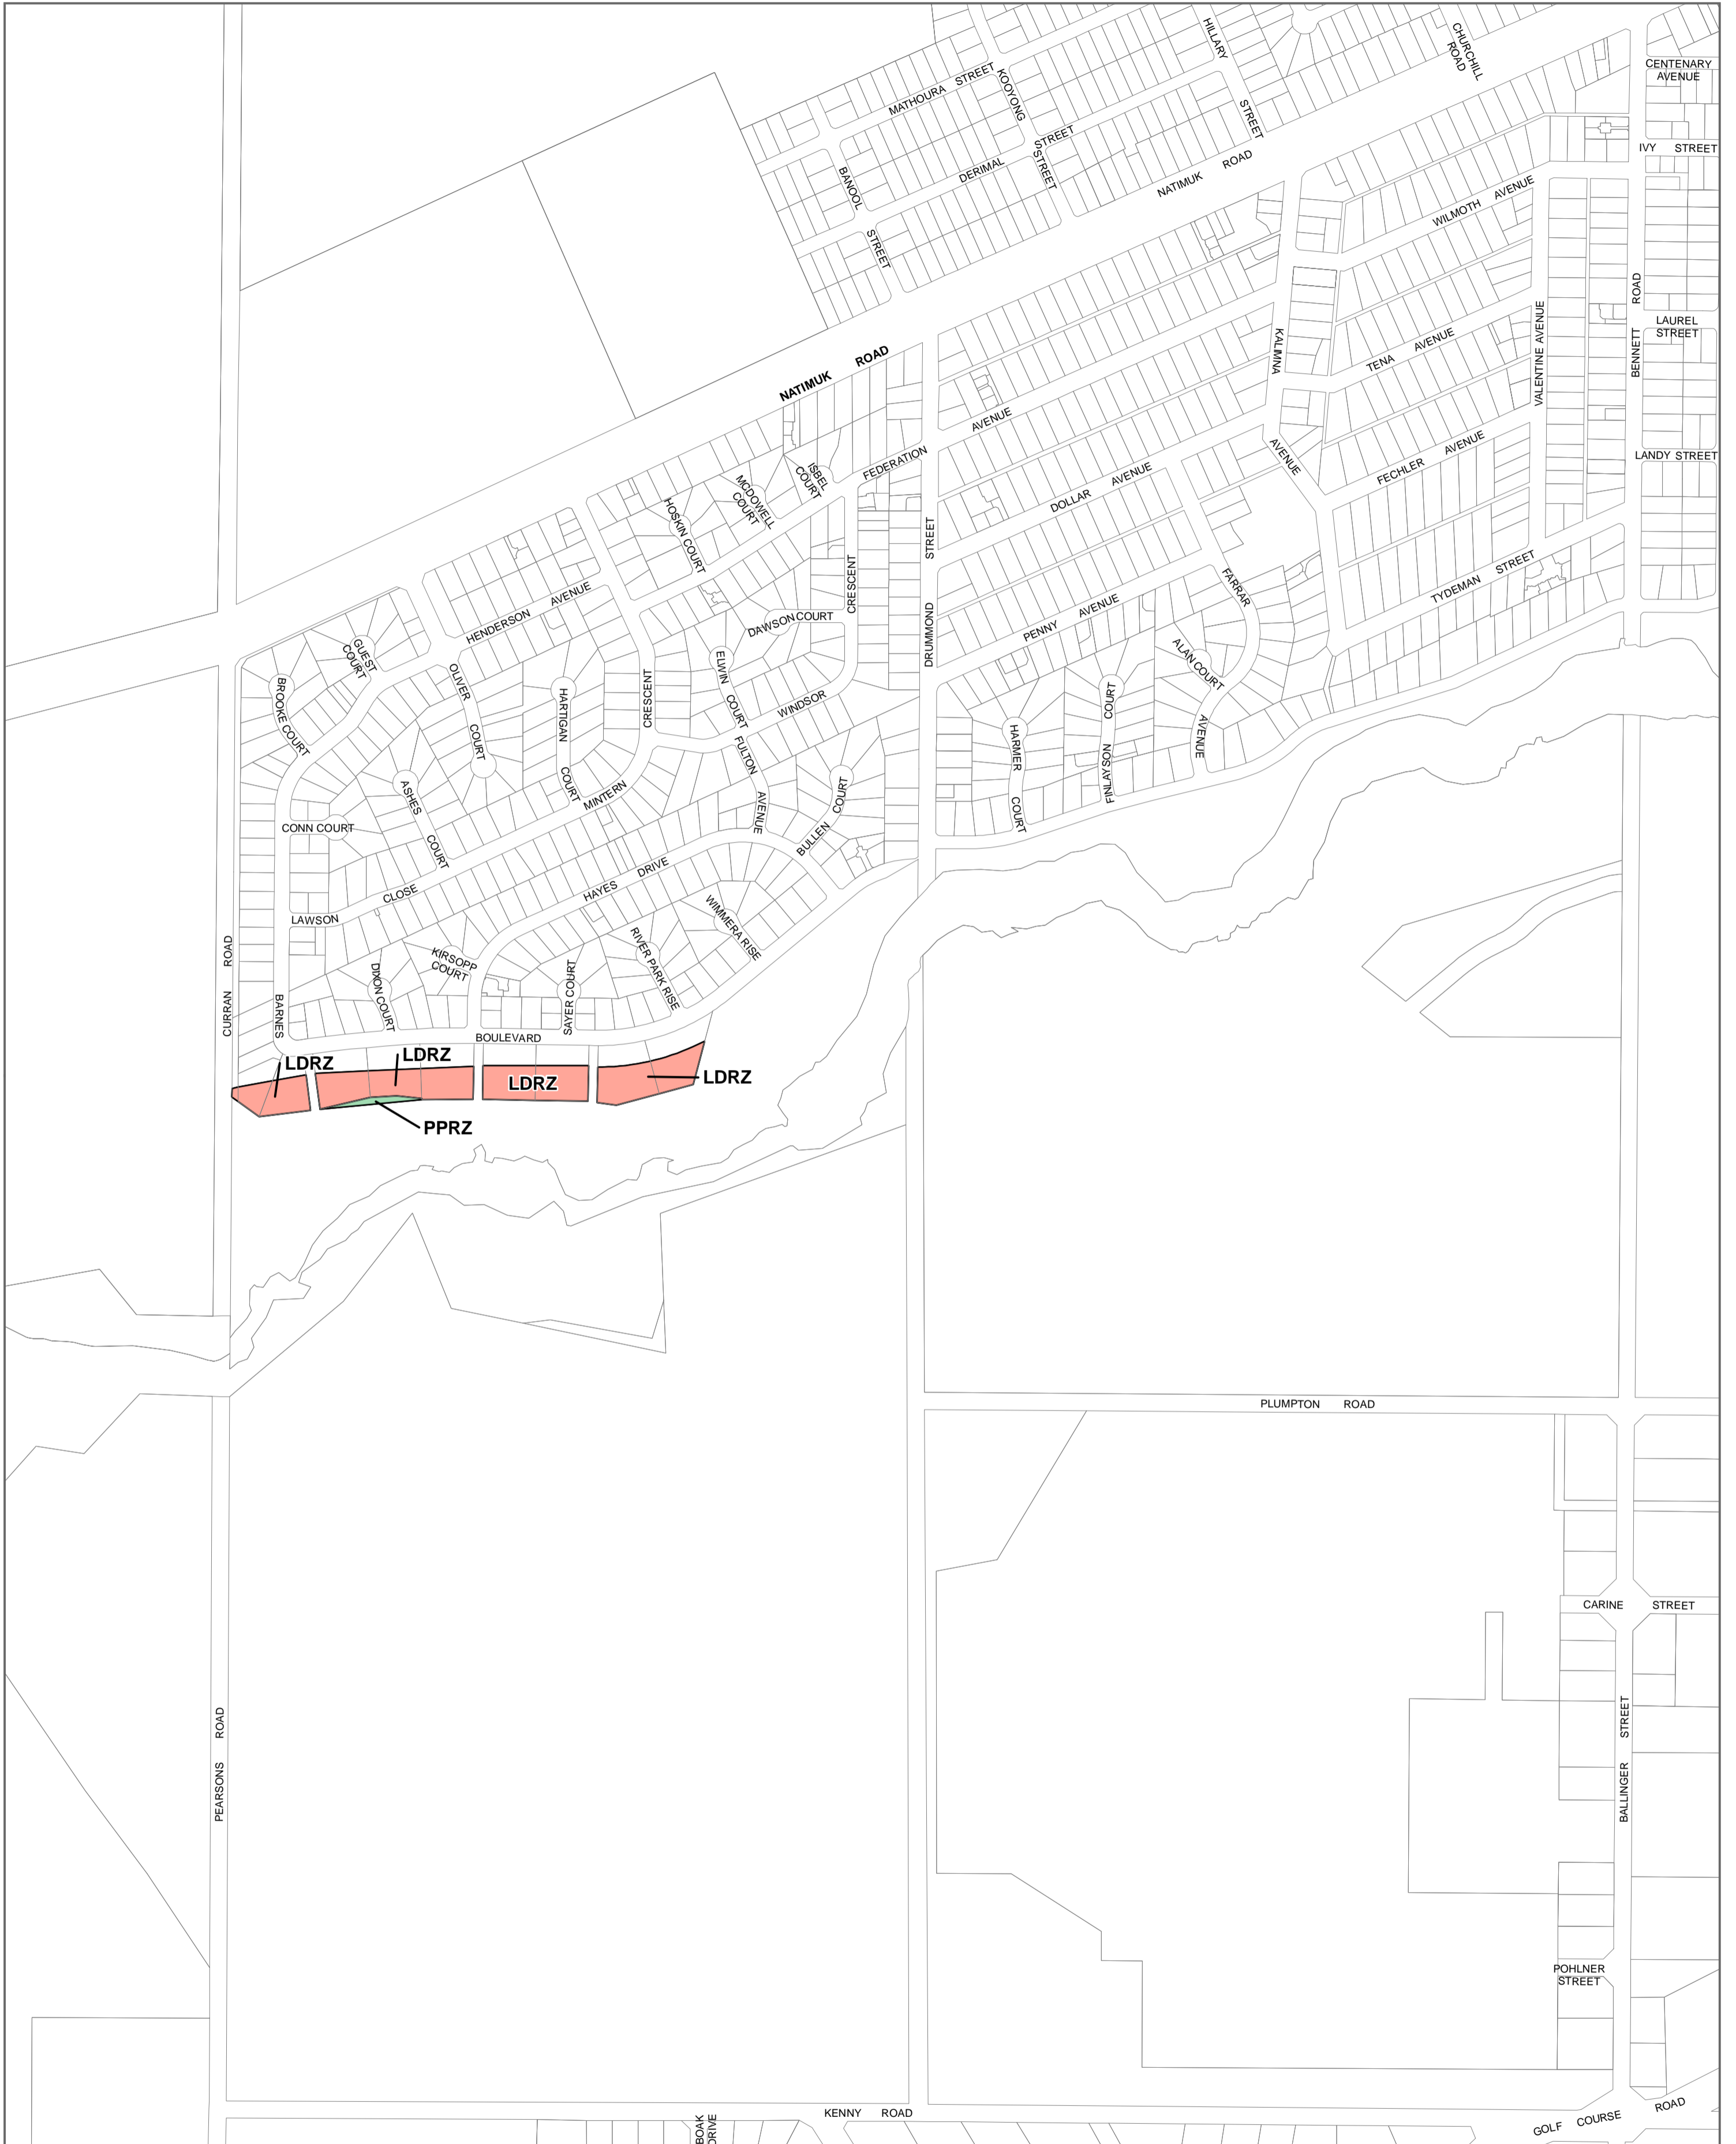

HORSHAM PLANNING SCHEME - LOCAL PROVISION AMENDMENT C81hrs

- LEGEND**
- LDRZ - Low Density Residential Zone
 - PPRZ - Public Park and Recreation Zone

Municipal Boundary

Disclaimer
This publication may be of assistance to you but the State of Victoria and its employees do not guarantee that the publication is without flaw of any kind or is wholly appropriate for your particular purposes and therefore disclaims all liability for any error, loss or other consequence which may arise from you relying on any information in this publication.

© The State of Victoria Department of Environment, Land, Water and Planning 2022

Australian Map Grid Zone 54

Planning Group
Printed: 8/5/2022
Amendment Version: 1

Environment,
Land, Water
and Planning

INDEX TO ADJOINING SCHEME MAPS